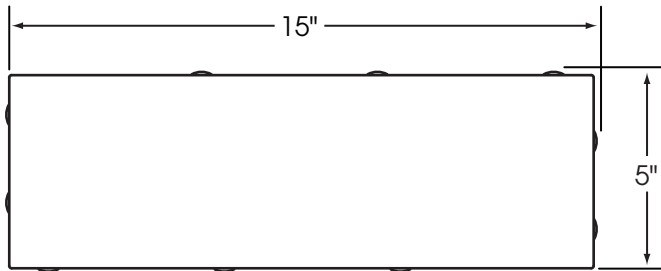

APPALACHIA PREST® BRICK

Nominal 5" x 15"

5" x 15" x 3"

Sizes shown are nominal. Products are made to fit metric modules.
Overall dimensions include one spacer.