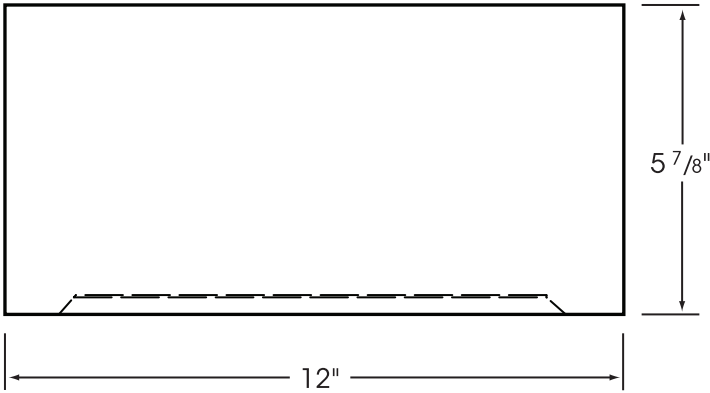

BULLNOSE COPING

Nominal 6" x 12"

5 7/8" x 12" x 2 3/8"

Please Note: Sizes shown are nominal.
Products are made to fit metric modules.

HANOVER[®]
Architectural Products
5000 Hanover Road, Hanover, PA 17331
717.637.0500 fax 717.637.7145
www.hanoverpavers.com