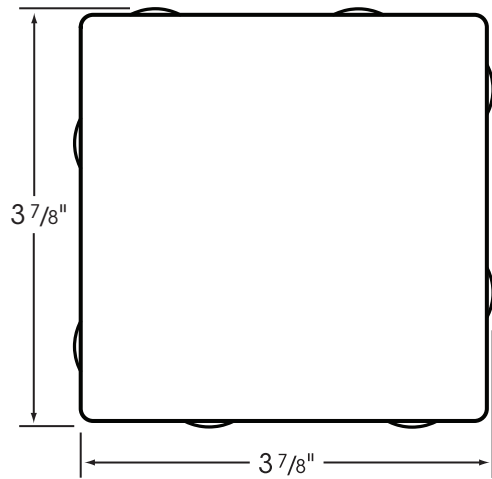

## Nominal 4" x 4" with Square Edge

3 7/8" x 3 7/8" x 3"

Please Note: Sizes shown are nominal. Products are made to fit metric modules.  
Overall dimensions include one spacer.

Stacked Bond

Running Bond

**HANOVER<sup>®</sup>**  
**Architectural Products**  
 5000 Hanover Road, Hanover, PA 17331  
 717.637.0500 fax 717.637.7145  
[www.hanoverpavers.com](http://www.hanoverpavers.com)