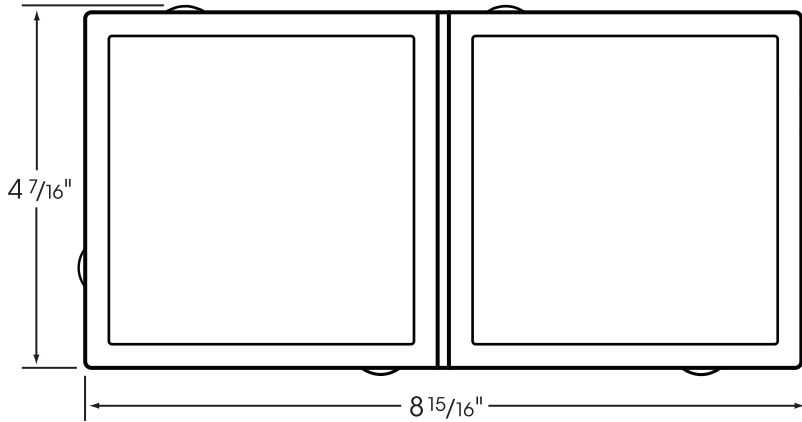

TRADITIONAL® PREST® BRICK

Nominal 4 1/2" x 9" with Cobble

4 7/16" x 8 15/16"

Please Note: Sizes shown are nominal. Products are made to fit metric modules.
Overall dimensions include one spacer.

HANOVER®
Architectural Products
5000 Hanover Road, Hanover, PA 17331
717.637.0500 fax 717.637.7145
www.hanoverpavers.com