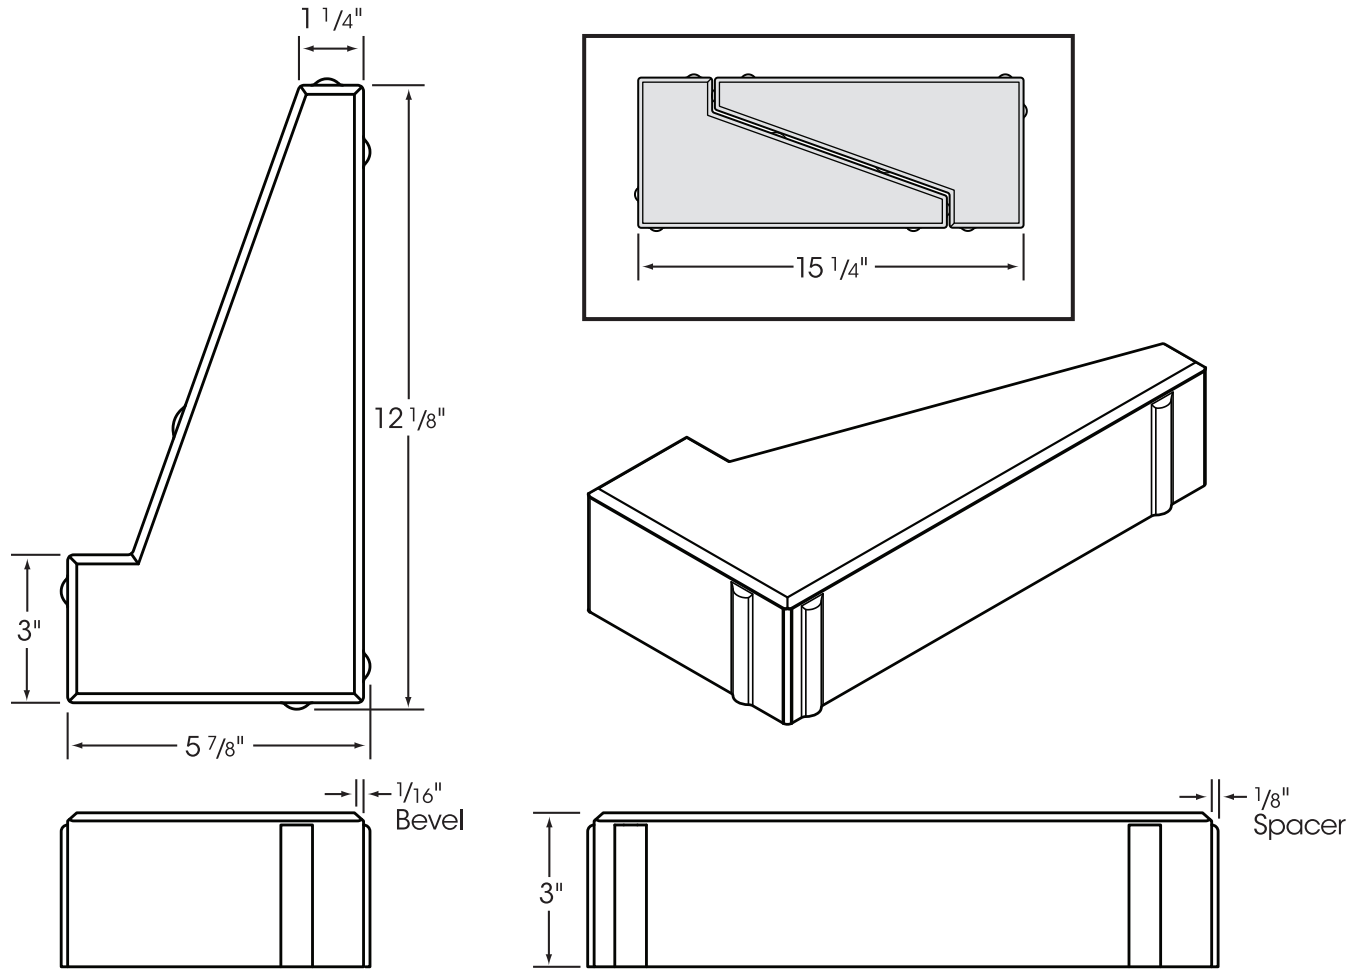

## Hampshire™

15 1/4" overall length

Hampshire™ is a two-piece system with an overall length of 15 1/4".

Sizes shown are nominal. Products are made to fit metric modules.  
Overall dimensions include one spacer.