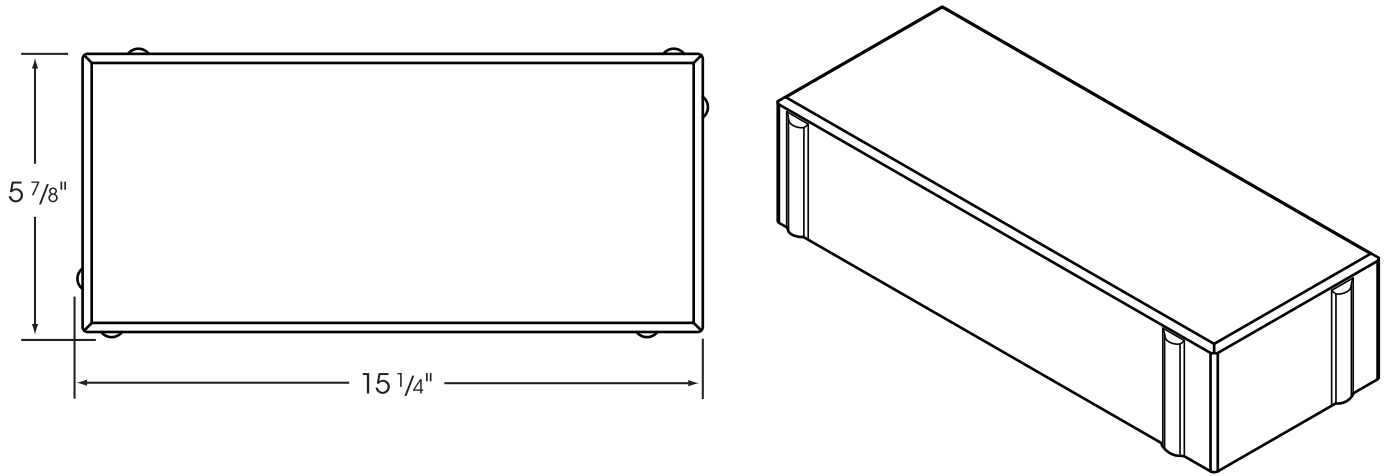

HAMPSHIRE™ PREST® BRICK

Nominal 6" x 15"

5 7/8" x 15 1/4" x 3"

Sizes shown are nominal. Products are made to fit metric modules.
Overall dimensions include one spacer.

HANOVER®
Architectural Products
 5000 Hanover Road, Hanover, PA 17331
 717.637.0500 fax 717.637.7145
www.hanoverpavers.com