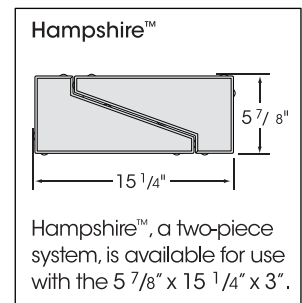

HAMPSHIRE™ PREST® BRICK

Nominal 6" x 15"

5 7/8" x 15 1/4" x 3"

Sizes shown are nominal. Products are made to fit metric modules.
Overall dimensions include one spacer.

HANOVER®
Architectural Products
 5000 Hanover Road, Hanover, PA 17331
 717.637.0500 fax 717.637.7145
www.hanoverpavers.com