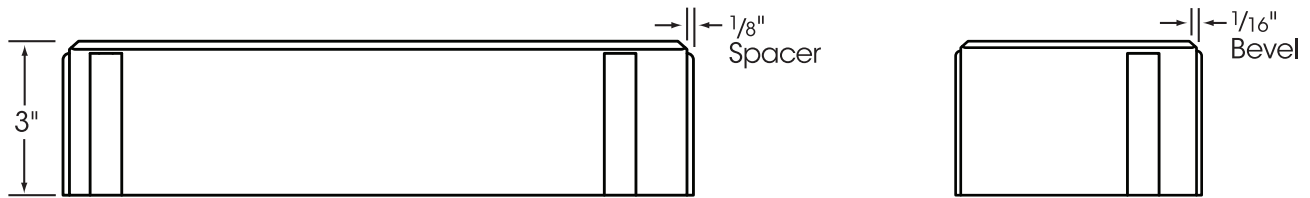

HAMPSHIRE™ PREST® BRICK

Nominal 6" x 15"

5 7/8" x 15 1/4" x 3"

Sizes shown are nominal. Products are made to fit metric modules.
Overall dimensions include one spacer.

HANOVER®
Architectural Products
 5000 Hanover Road, Hanover, PA 17331
 717.637.0500 fax 717.637.7145
www.hanoverpavers.com