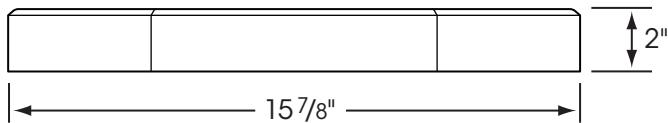

HANOVER® PREST® PAVER

15 7/8" Hexagonal

Thicknesses range from 2" - 3".
A 23 1/2" Hexagonal Prest® Paver is also available.

Please Note: Sizes shown are nominal. Products are made to fit metric modules.
Pavers should be laid maintaining a minimum 1/8" joint.