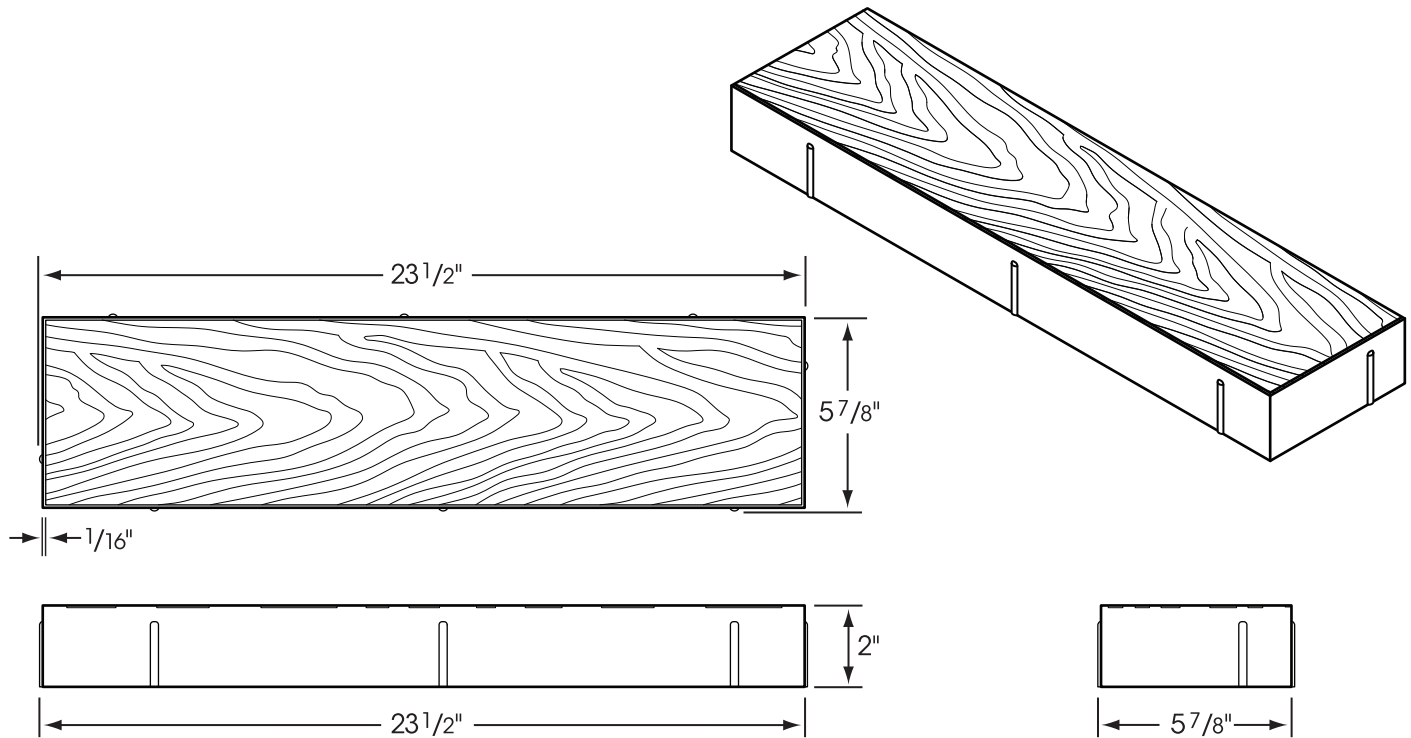

### 5 7/8" x 23 1/2" x 2"

Available in a range of solid colors

PlankStone® Pavers with Woodgrain Finish are also available in 17 5/8" and 35 3/8" lengths. Sizes are packaged separately. Thicknesses range from 2" - 4".

5 7/8" x 17 5/8"

5 7/8" x 35 3/8"

Although not available with a Woodgrain Finish, a variety of dimensionally compatible Prest® Paver sizes are available for installation with PlankStone® Pavers.

- 11 3/4" x 11 3/4"
- 17 5/8" x 35 3/8"

- 11 3/4" x 17 5/8"
- 23 1/2" x 23 1/2"

- 11 3/4" x 23 1/2"
- 23 1/2" x 35 3/8"

- 17 5/8" x 17 5/8"
- 23 1/2" x 47 1/8"

- 17 5/8" x 23 1/2"

Please Note: Sizes shown are nominal. Products are made to fit metric modules.