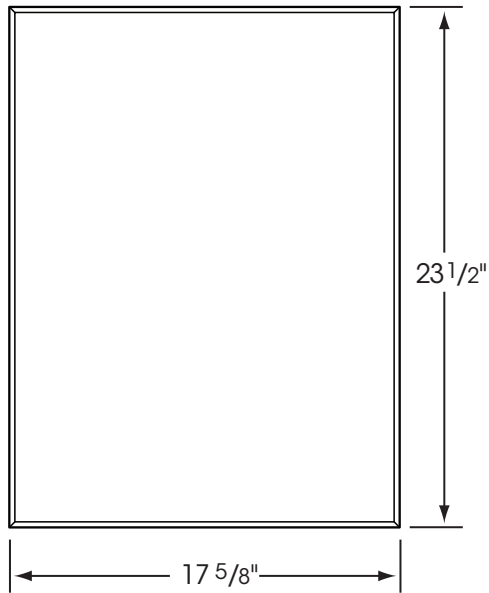

HANOVER® PREST® PAVER

Nominal 18" x 24"

17 5/8" x 23 1/2" x 2"

Thicknesses ranging from 1 1/2" - 3" are also available. A variety of dimensionally compatible sizes are available for installation with the 18" x 24" Paver. Contact Hanover® for a list of sizes.

Pavers are manufactured with a standard 3/16" bevel. A square edge option is also available upon request.

Please Note: Sizes shown are nominal. Products are made to fit metric modules.
Pavers should be laid maintaining a minimum 1/8" joint.