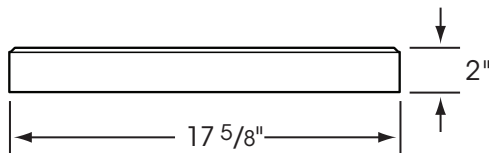

HANOVER® PREST® PAVER

Nominal 18" x 24"

17 5/8" x 23 1/2" x 2"

Thicknesses ranging from 1 1/2" - 3" are also available. A variety of dimensionally compatible sizes are available for installation with the 18" x 24" Paver. Contact Hanover® for a list of sizes.

Pavers are manufactured with a standard 3/16" bevel. A square edge option is also available upon request.

Please Note: Sizes shown are nominal. Products are made to fit metric modules.
Pavers should be laid maintaining a minimum 1/8" joint.