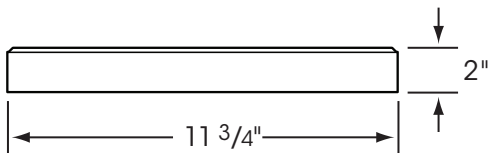

## Nominal 12" x 18"

11 3/4" x 17 5/8" x 2"

Thicknesses ranging from 1 1/4" - 3" are also available. A variety of dimensionally compatible sizes are available for installation with the 12" x 18" Paver. Contact Hanover® for a list of sizes.

Pavers are manufactured with a standard 3/16" bevel. A square edge option is also available upon request.

Please Note: Sizes shown are nominal. Products are made to fit metric modules.  
Pavers should be laid maintaining a minimum 1/8" joint.