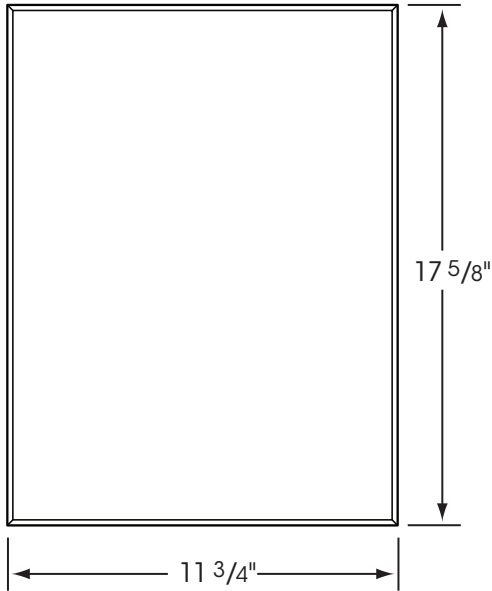

## Nominal 12" x 18"

11 3/4" x 17 5/8" x 2"

Thicknesses ranging from 1 1/4" - 3" are also available. A variety of dimensionally compatible sizes are available for installation with the 12" x 18" Paver. Contact Hanover® for a list of sizes.

Pavers are manufactured with a standard 3/16" bevel. A square edge option is also available upon request.

Please Note: Sizes shown are nominal. Products are made to fit metric modules.  
Pavers should be laid maintaining a minimum 1/8" joint.