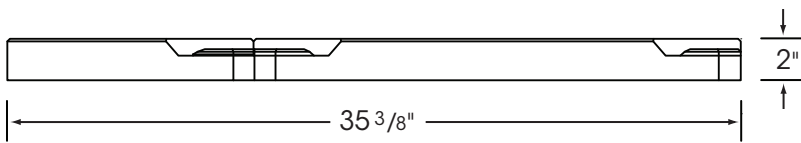

# Hanover® Guardian® Paver

24" x 36" with score

Please Note: Sizes shown are nominal. Products are made to fit metric modules.

**HANOVER**<sup>®</sup>  
Architectural Products  
5000 Hanover Road, Hanover, PA 17331  
717.637.0500 fax 717.637.7145  
www.hanoverpavers.com