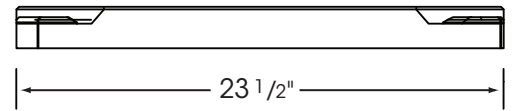

# Hanover® Guardian® Paver

24" x 36" with score

Please Note: Sizes shown are nominal. Products are made to fit metric modules.

**HANOVER**<sup>®</sup>  
Architectural Products  
5000 Hanover Road, Hanover, PA 17331  
717.637.0500 fax 717.637.7145  
www.hanoverpavers.com