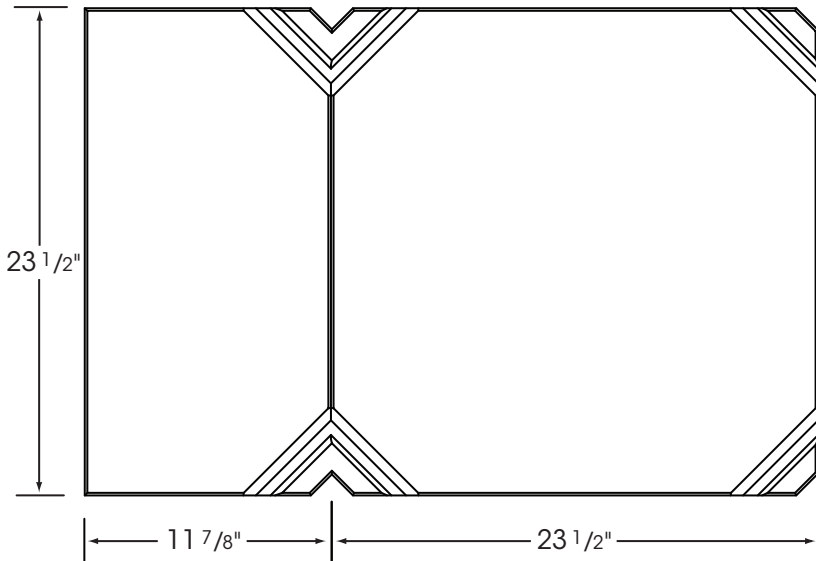

# Hanover® Guardian® Paver

24" x 36" with score

Please Note: Sizes shown are nominal. Products are made to fit metric modules.

**HANOVER**<sup>®</sup>  
Architectural Products  
5000 Hanover Road, Hanover, PA 17331  
717.637.0500 fax 717.637.7145  
www.hanoverpavers.com