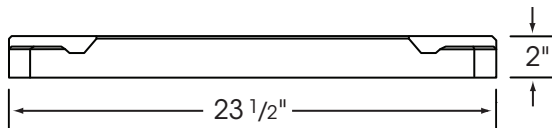

## 24" x 24"

Please Note: Sizes shown are nominal. Products are made to fit metric modules.  
The Guardian® Paver is available in a 2" or 3" thickness.

**HANOVER**<sup>®</sup>  
**Architectural Products**  
5000 Hanover Road, Hanover, PA 17331  
717.637.0500 fax 717.637.7145  
[www.hanoverpavers.com](http://www.hanoverpavers.com)