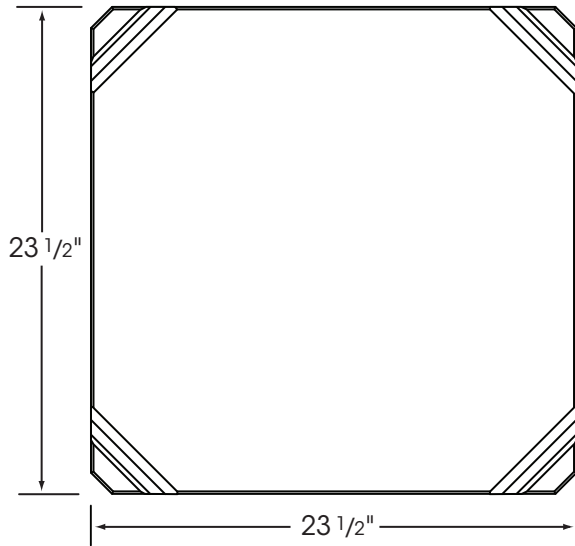

## 24" x 24"

Please Note: Sizes shown are nominal. Products are made to fit metric modules.  
The Guardian® Paver is available in a 2" or 3" thickness.

**HANOVER**<sup>®</sup>  
**Architectural Products**  
5000 Hanover Road, Hanover, PA 17331  
717.637.0500 fax 717.637.7145  
[www.hanoverpavers.com](http://www.hanoverpavers.com)