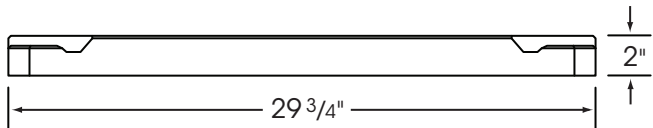

Hanover® Guardian® Paver

30" x 30"

Please Note: Sizes shown are nominal. Products are made to fit metric modules.
The Guardian® Paver is available in a 2" or 3" thickness.

HANOVER®
Architectural Products
5000 Hanover Road, Hanover, PA 17331
717.637.0500 fax 717.637.7145
www.hanoverpavers.com