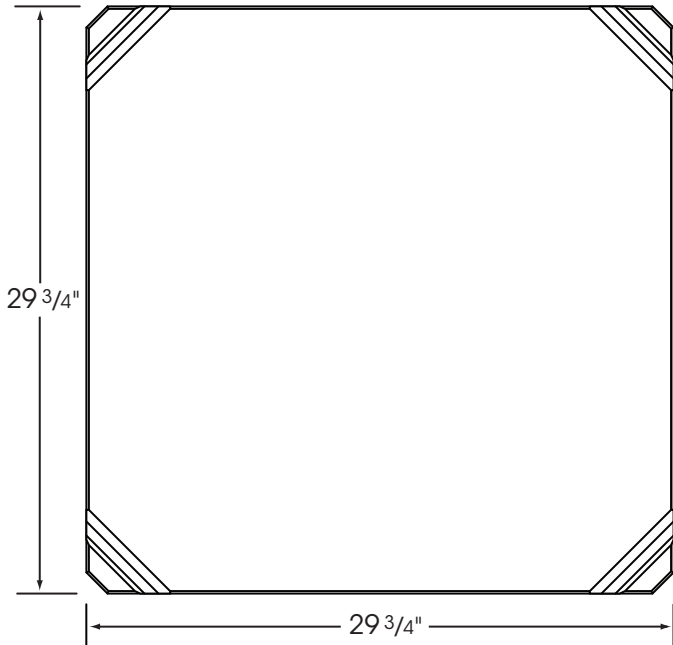

Hanover® Guardian® Paver

30" x 30"

Please Note: Sizes shown are nominal. Products are made to fit metric modules.
The Guardian® Paver is available in a 2" or 3" thickness.

HANOVER®
Architectural Products
5000 Hanover Road, Hanover, PA 17331
717.637.0500 fax 717.637.7145
www.hanoverpavers.com