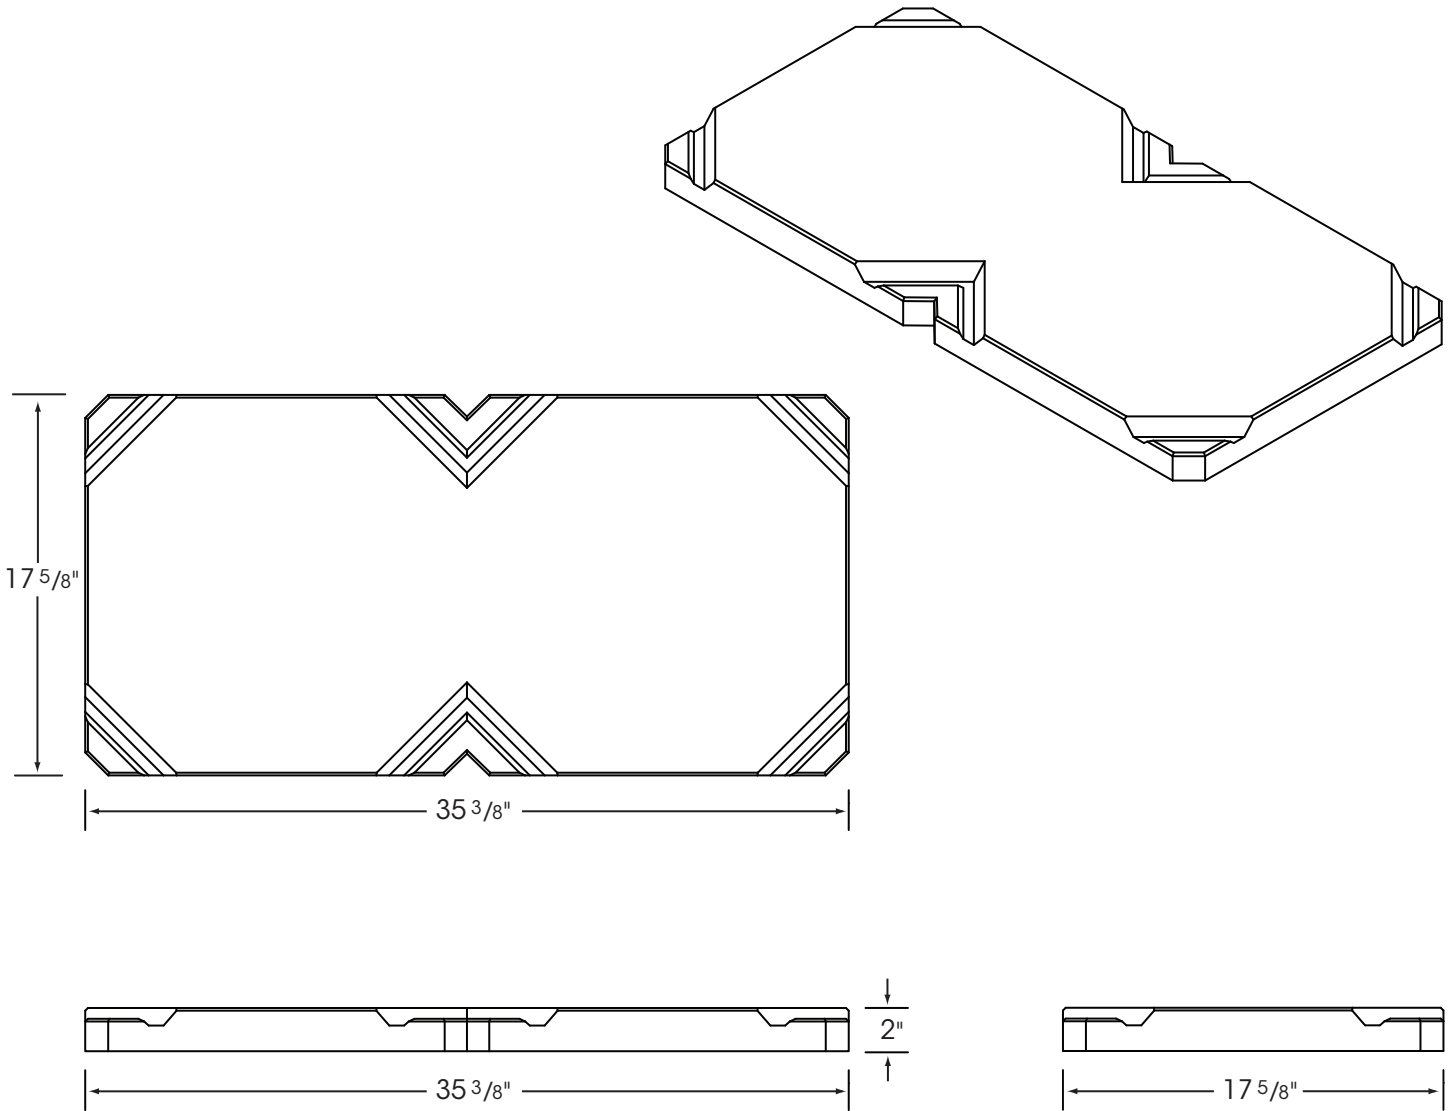

## 18" x 36"

Please Note: Sizes shown are nominal. Products are made to fit metric modules.  
The 18" x 36" Guardian® Paver is available in a 2", 2 1/2" or 3" thickness.

**HANOVER®**  
**Architectural Products**  
5000 Hanover Road, Hanover, PA 17331  
717.637.0500 fax 717.637.7145  
[www.hanoverpavers.com](http://www.hanoverpavers.com)