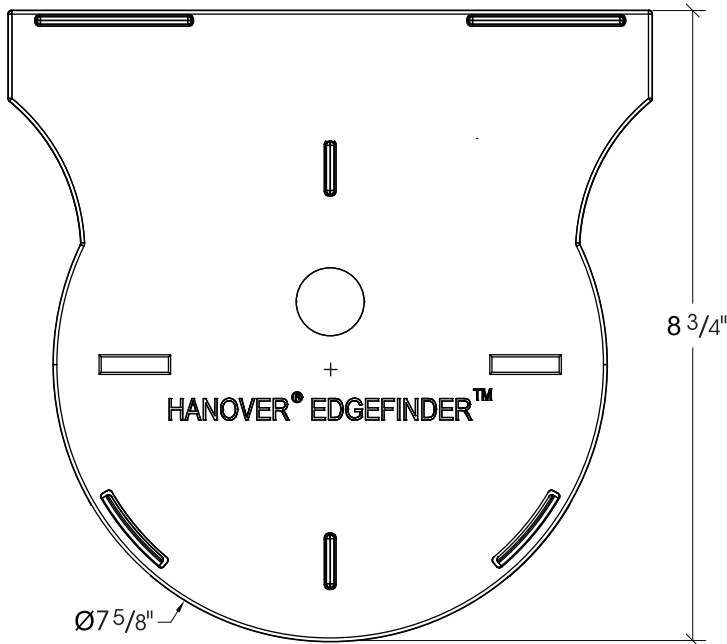

HANOVER® EDGEFINDER™

FOR USE WITH
HANOVER® ELEVATOR® PEDESTAL SYSTEM

Contact Hanover® for Installation Guidelines.

HANOVER[®]
Architectural Products
5000 Hanover Road, Hanover, PA 17331
717-637.0500 fax 717-637.7145
www.hanoverpavers.com