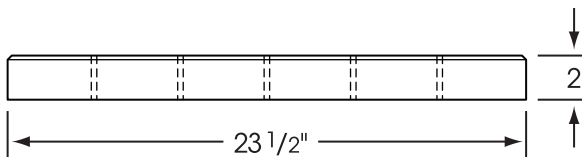

HANOVER® DRAINAGE PAVER

23¹/₂" x 23¹/₂" Paver with slots

Please Note: Sizes shown are nominal.
Products are made to fit metric modules.

HANOVER®
Architectural Products
5000 Hanover Road, Hanover, PA 17331
717.637.0500 fax 717.637.7145
www.hanoverpavers.com