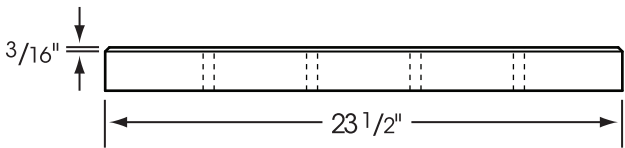

HANOVER® DRAINAGE PAVER

23¹/₂" x 23¹/₂" Paver with holes

Please Note: Sizes shown are nominal.
Products are made to fit metric modules.

HANOVER®
Architectural Products
5000 Hanover Road, Hanover, PA 17331
717.637.0500 fax 717.637.7145
www.hanoverpavers.com