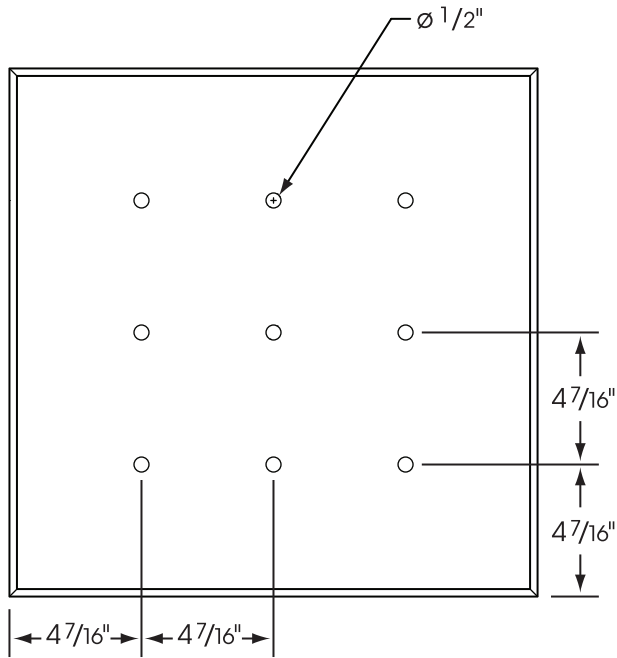

HANOVER® DRAINAGE PAVER

17 5/8" x 17 5/8" Paver with holes

Please Note: Sizes shown are nominal.
Products are made to fit metric modules.

HANOVER®
Architectural Products
5000 Hanover Road, Hanover, PA 17331
717.637.0500 fax 717.637.7145
www.hanoverpavers.com