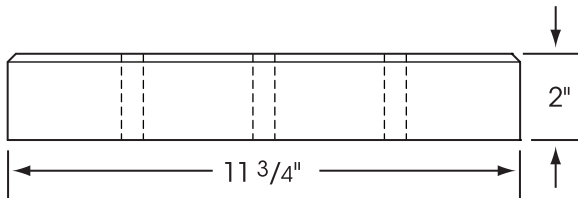

HANOVER® DRAINAGE PAVER

11³/₄" x 11³/₄" Paver with holes

Please Note: Sizes shown are nominal.
Products are made to fit metric modules.

HANOVER®
Architectural Products
5000 Hanover Road, Hanover, PA 17331
717.637.0500 fax 717.637.7145
www.hanoverpavers.com