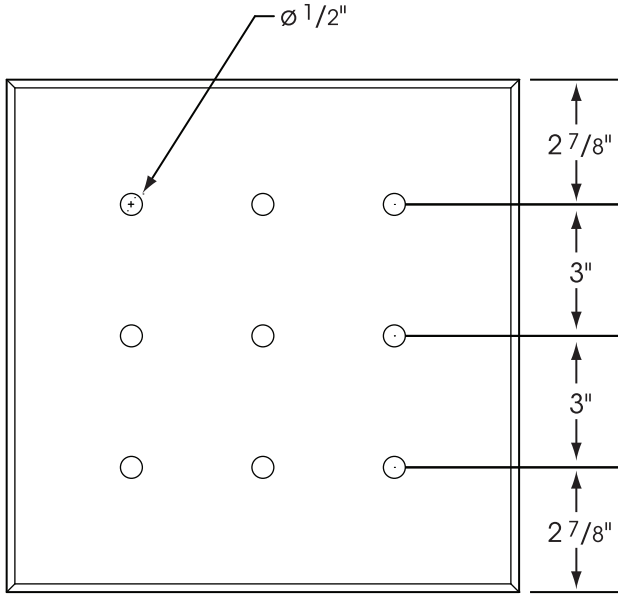

HANOVER® DRAINAGE PAVER

11³/₄" x 11³/₄" Paver with holes

Please Note: Sizes shown are nominal.
Products are made to fit metric modules.

HANOVER®
Architectural Products
5000 Hanover Road, Hanover, PA 17331
717.637.0500 fax 717.637.7145
www.hanoverpavers.com