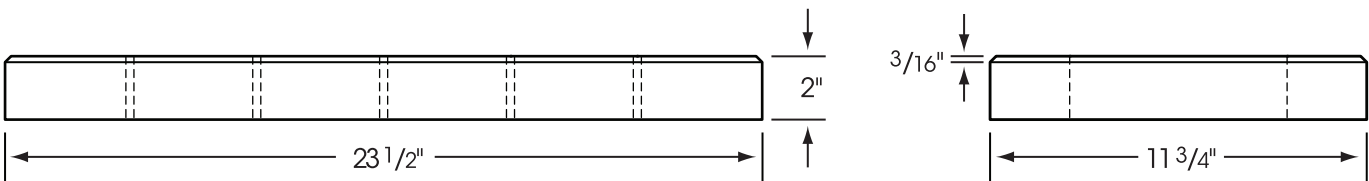

HANOVER® DRAINAGE PAVER

11³/₄" x 23¹/₂" Paver with slots

Please Note: Sizes shown are nominal.
Products are made to fit metric modules.

HANOVER®
Architectural Products
5000 Hanover Road, Hanover, PA 17331
717.637.0500 fax 717.637.7145
www.hanoverpavers.com