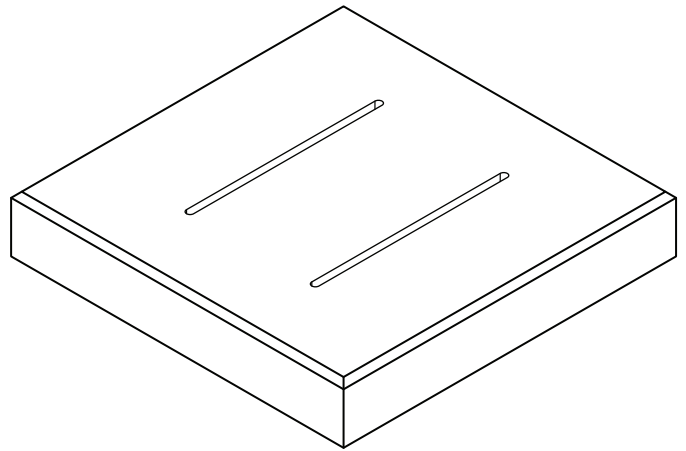

HANOVER® DRAINAGE PAVER

11³/₄" x 11³/₄" Paver with slots

Please Note: Sizes shown are nominal.
Products are made to fit metric modules.

HANOVER®
Architectural Products
5000 Hanover Road, Hanover, PA 17331
717.637.0500 fax 717.637.7145
www.hanoverpavers.com