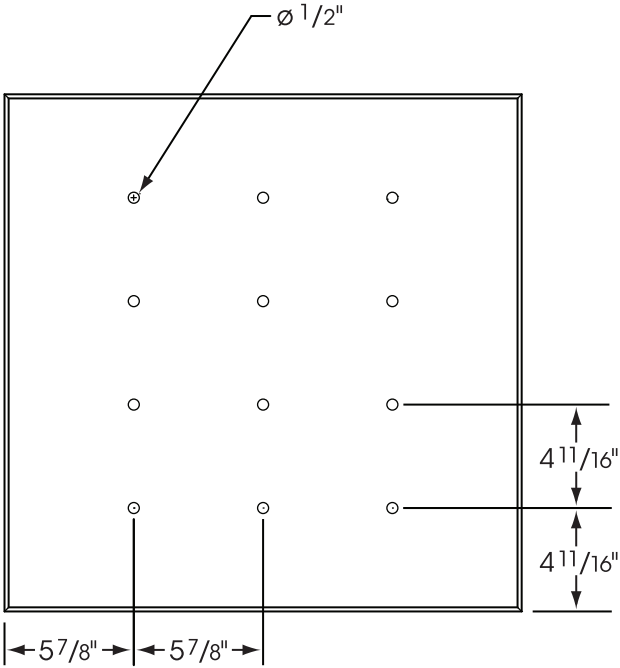

HANOVER® DRAINAGE PAVER

23¹/₂" x 23¹/₂" Paver with holes

Please Note: Sizes shown are nominal.
Products are made to fit metric modules.

HANOVER®
Architectural Products
5000 Hanover Road, Hanover, PA 17331
717.637.0500 fax 717.637.7145
www.hanoverpavers.com