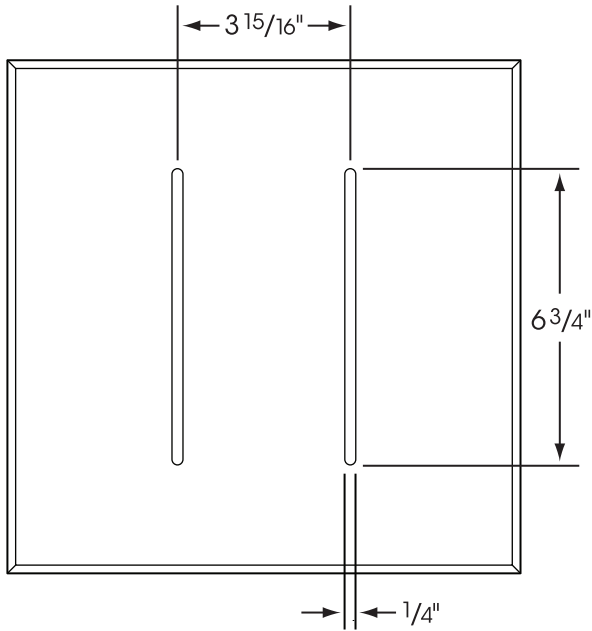

HANOVER® DRAINAGE PAVER

11³/₄" x 11³/₄" Paver with slots

Please Note: Sizes shown are nominal.
Products are made to fit metric modules.

HANOVER®
Architectural Products
5000 Hanover Road, Hanover, PA 17331
717.637.0500 fax 717.637.7145
www.hanoverpavers.com