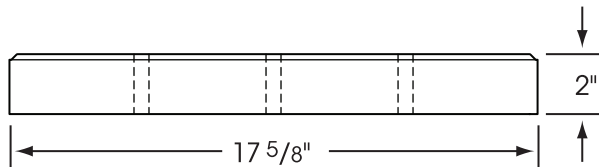

HANOVER® DRAINAGE PAVER

17 5/8" x 17 5/8" Paver with holes

Please Note: Sizes shown are nominal.
Products are made to fit metric modules.

HANOVER®
Architectural Products
5000 Hanover Road, Hanover, PA 17331
717.637.0500 fax 717.637.7145
www.hanoverpavers.com