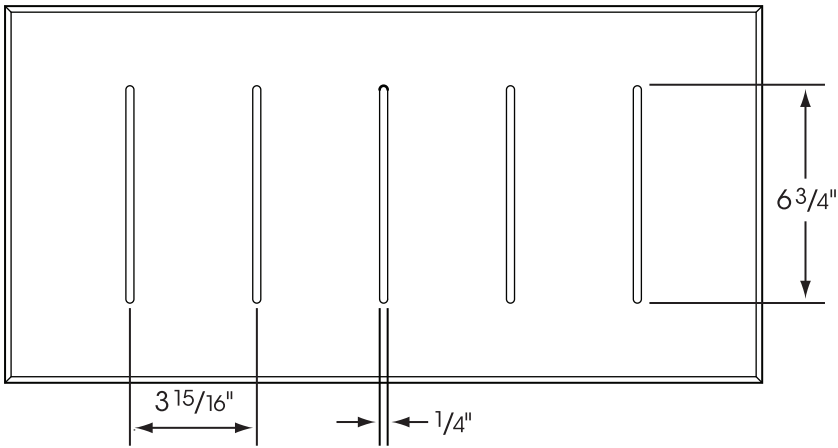

HANOVER® DRAINAGE PAVER

11³/₄" x 23¹/₂" Paver with slots

Please Note: Sizes shown are nominal.
Products are made to fit metric modules.

HANOVER®
Architectural Products
5000 Hanover Road, Hanover, PA 17331
717.637.0500 fax 717.637.7145
www.hanoverpavers.com