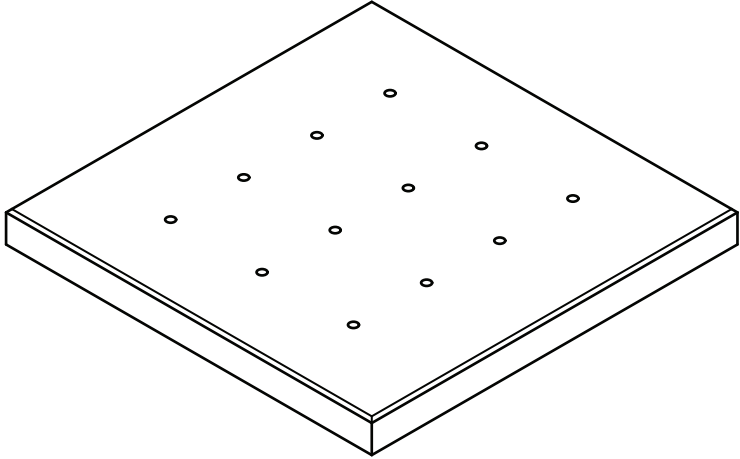

HANOVER® DRAINAGE PAVER

23¹/₂" x 23¹/₂" Paver with holes

Please Note: Sizes shown are nominal.
Products are made to fit metric modules.

HANOVER®
Architectural Products
5000 Hanover Road, Hanover, PA 17331
717.637.0500 fax 717.637.7145
www.hanoverpavers.com