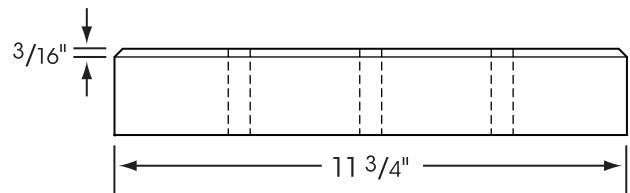

HANOVER® DRAINAGE PAVER

11³/₄" x 11³/₄" Paver with holes

Please Note: Sizes shown are nominal.
Products are made to fit metric modules.

HANOVER®
Architectural Products
5000 Hanover Road, Hanover, PA 17331
717.637.0500 fax 717.637.7145
www.hanoverpavers.com