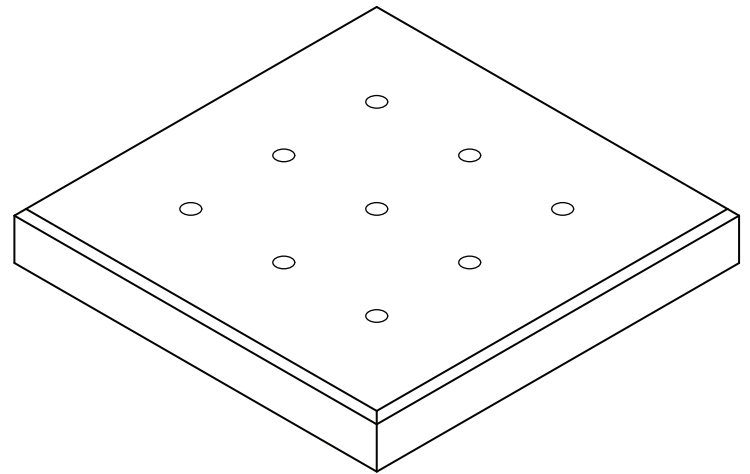

HANOVER® DRAINAGE PAVER

17 5/8" x 17 5/8" Paver with holes

Please Note: Sizes shown are nominal.
Products are made to fit metric modules.

HANOVER®
Architectural Products
5000 Hanover Road, Hanover, PA 17331
717.637.0500 fax 717.637.7145
www.hanoverpavers.com