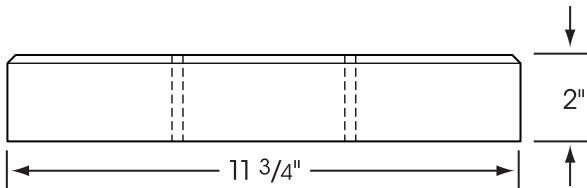

HANOVER® DRAINAGE PAVER

11³/₄" x 11³/₄" Paver with slots

Please Note: Sizes shown are nominal.
Products are made to fit metric modules.

HANOVER®
Architectural Products
5000 Hanover Road, Hanover, PA 17331
717.637.0500 fax 717.637.7145
www.hanoverpavers.com