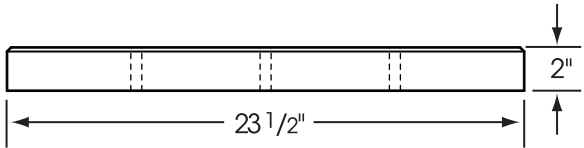

HANOVER® DRAINAGE PAVER

23¹/₂" x 23¹/₂" Paver with holes

Please Note: Sizes shown are nominal.
Products are made to fit metric modules.

HANOVER®
Architectural Products
5000 Hanover Road, Hanover, PA 17331
717.637.0500 fax 717.637.7145
www.hanoverpavers.com