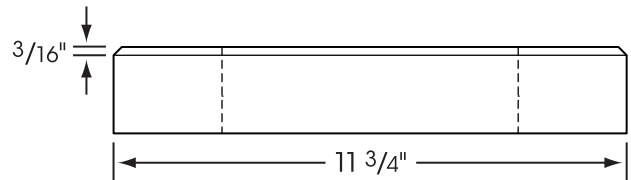

HANOVER® DRAINAGE PAVER

11³/₄" x 11³/₄" Paver with slots

Please Note: Sizes shown are nominal.
Products are made to fit metric modules.

HANOVER®
Architectural Products
5000 Hanover Road, Hanover, PA 17331
717.637.0500 fax 717.637.7145
www.hanoverpavers.com