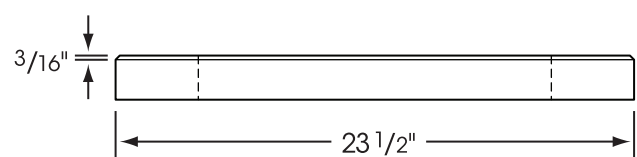

HANOVER® DRAINAGE PAVER

23¹/₂" x 23¹/₂" Paver with slots

Please Note: Sizes shown are nominal.
Products are made to fit metric modules.

HANOVER®
Architectural Products
5000 Hanover Road, Hanover, PA 17331
717.637.0500 fax 717.637.7145
www.hanoverpavers.com