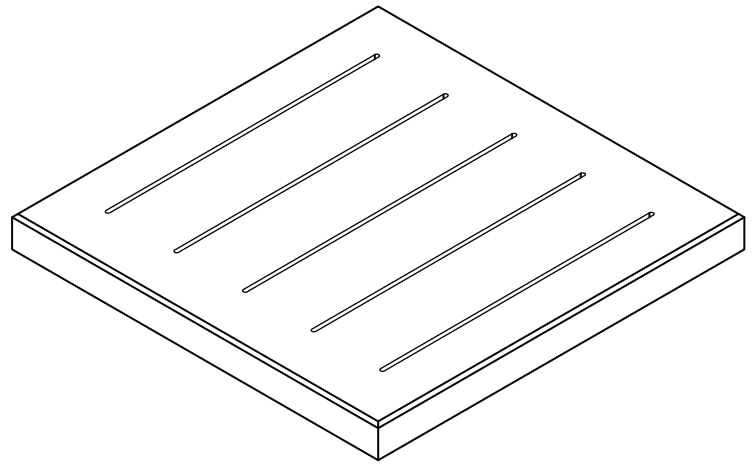

HANOVER® DRAINAGE PAVER

23¹/₂" x 23¹/₂" Paver with slots

Please Note: Sizes shown are nominal.
Products are made to fit metric modules.

HANOVER®
Architectural Products
5000 Hanover Road, Hanover, PA 17331
717.637.0500 fax 717.637.7145
www.hanoverpavers.com