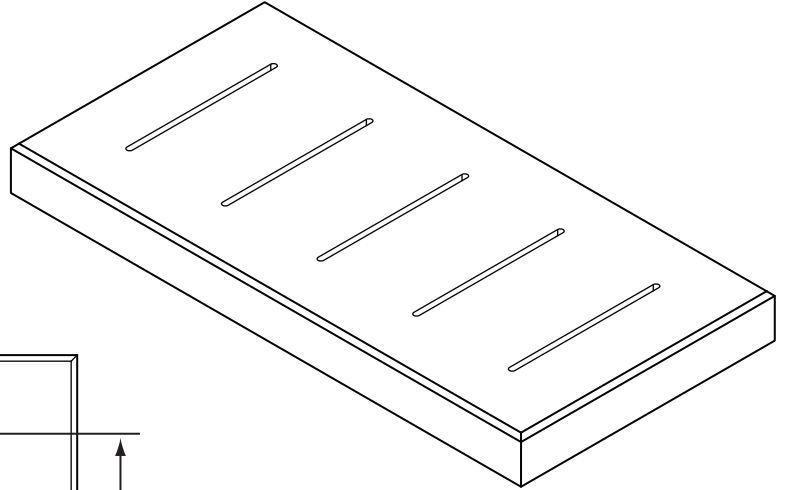

HANOVER® DRAINAGE PAVER

11³/₄" x 23¹/₂" Paver with slots

Please Note: Sizes shown are nominal.
Products are made to fit metric modules.

HANOVER®
Architectural Products
5000 Hanover Road, Hanover, PA 17331
717.637.0500 fax 717.637.7145
www.hanoverpavers.com