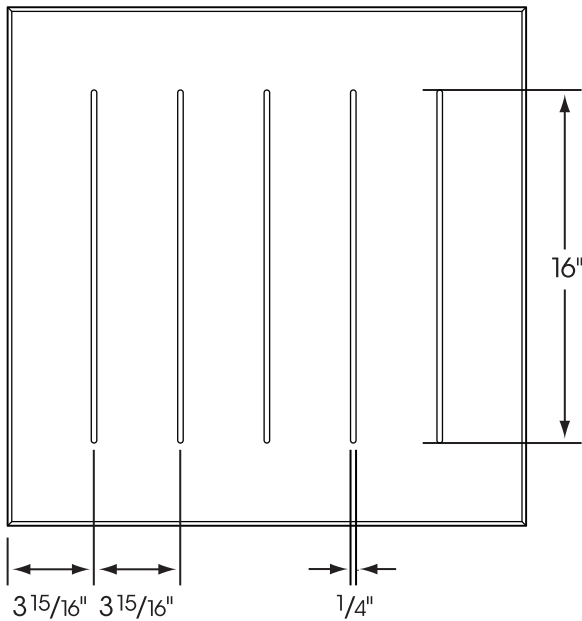

HANOVER® DRAINAGE PAVER

23¹/₂" x 23¹/₂" Paver with slots

Please Note: Sizes shown are nominal.
Products are made to fit metric modules.

HANOVER®
Architectural Products
5000 Hanover Road, Hanover, PA 17331
717.637.0500 fax 717.637.7145
www.hanoverpavers.com