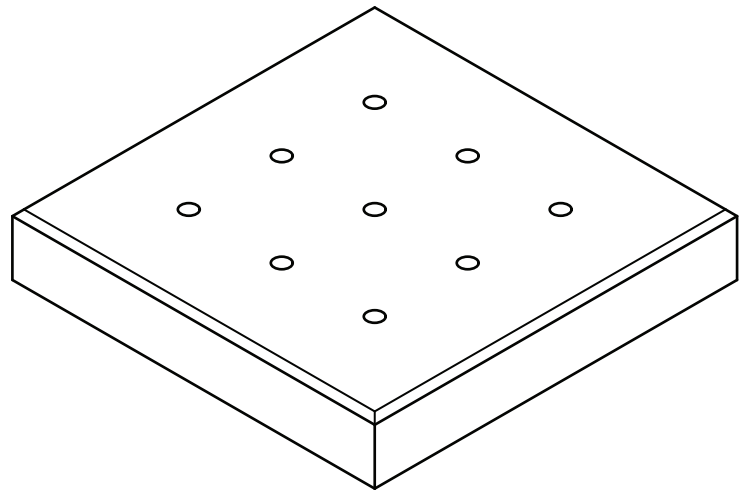

HANOVER® DRAINAGE PAVER

11³/₄" x 11³/₄" Paver with holes

Please Note: Sizes shown are nominal.
Products are made to fit metric modules.

HANOVER®
Architectural Products
5000 Hanover Road, Hanover, PA 17331
717.637.0500 fax 717.637.7145
www.hanoverpavers.com