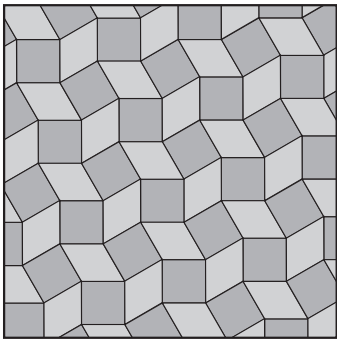

HANOVER® ASPHALT BLOCK 3D Diamond

The Asphalt 3D Diamond can be used alone or in combination with the Asphalt 8" x 8".

3D Diamond and 8" x 8"

3D Diamond and 8" x 8"

3D Diamond

3D Diamond

3D Diamond

3D Diamond

3D Diamond

3D Diamond

Please Note: Available in thicknesses from 1 1/2" - 3".
Sizes shown are nominal. Products are made to fit metric modules.

HANOVER®
Architectural Products
5000 Hanover Road, Hanover, PA 17331
717.637.0500 fax 717.637.7145
www.hanoverpavers.com