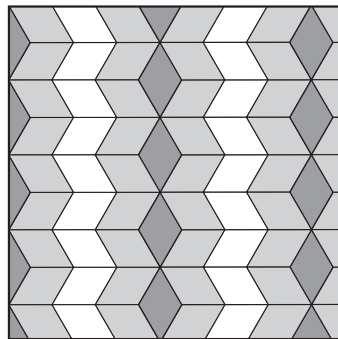

HANOVER® ASPHALT BLOCK 3D Diamond

The Asphalt 3D Diamond can be used alone or in combination with the Asphalt 8" x 8".

3D Diamond and 8" x 8"

3D Diamond and 8" x 8"

3D Diamond

3D Diamond

3D Diamond

3D Diamond

3D Diamond

3D Diamond

Please Note: Available in thicknesses from 1 1/2" - 3".
Sizes shown are nominal. Products are made to fit metric modules.

HANOVER®
Architectural Products
5000 Hanover Road, Hanover, PA 17331
717.637.0500 fax 717.637.7145
www.hanoverpavers.com