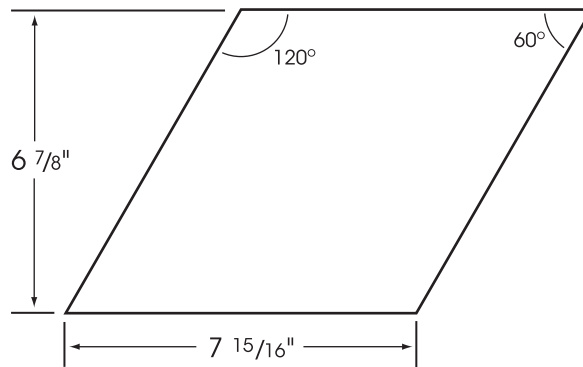

HANOVER® ASPHALT BLOCK 3D Diamond

The Asphalt 3D Diamond can be used alone or in combination with the Asphalt 8" x 8".

3D Diamond and 8" x 8"

3D Diamond and 8" x 8"

3D Diamond

3D Diamond

3D Diamond

3D Diamond

3D Diamond

3D Diamond

Please Note: Available in thicknesses from 1 1/2" - 3".
Sizes shown are nominal. Products are made to fit metric modules.

HANOVER®
Architectural Products
5000 Hanover Road, Hanover, PA 17331
717.637.0500 fax 717.637.7145
www.hanoverpavers.com