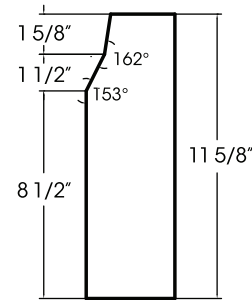

PROFILE A

PROFILE B

PROFILE C

PROFILE D

PROFILE E

PROFILE F

PROFILE G

PROFILE H

PROFILE I

PROFILE J

- Watertables are available in lengths of 23 5/8" or 35 5/8".
- Watertables with a length of 23 5/8" have a depth of 3 5/8".
- Watertables with a length of 35 5/8" are available in depths ranging from 3 5/8" to 5 5/8".
- Watertables are available in the same colors as Reconstructed Stone™ Masonry and Wall Panels

**HANOVER**®  
Architectural Products

5000 Hanover Road  
Hanover, PA 17331  
800.426.4242  
info@hanoverpavers.com  
www.hanoverpavers.com

DESIGNED		SCALE: 1"=1'	PRODUCT:
DETAILED	J.L.F.	DATE: 2/16/17	Reconstructed Stone™ Watertables
TRACED		PCS:--	
CHECKED		DWG. NO: 1 of 1	
APPROVED		LOCATION: HANOVER	
*LENGTH AND WIDTH DIMENSIONS ARE MADE WITH A TOLERANCE OF +/- 1/16" THICKNESS AND HEIGHT DIMENSIONS ARE MADE WITH A TOLERANCE OF +/- 1/8" *DIMENSIONS SHOWN ARE NOMINAL. PRODUCTS ARE MADE TO FIT METRIC MODULES.			