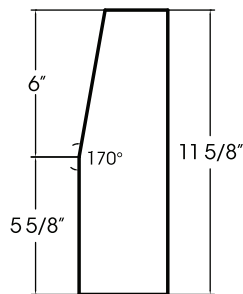

PROFILE A

PROFILE B

PROFILE C

PROFILE D

PROFILE E

PROFILE F

PROFILE G

PROFILE H

PROFILE I

PROFILE J

- Watertables are available in lengths of 23 5/8" or 35 5/8".
- Watertables with a length of 23 5/8" have a depth of 3 5/8".
- Watertables with a length of 35 5/8" are available in depths ranging from 3 5/8" to 5 5/8".
- Watertables are available in the same colors as Reconstructed Stone™ Masonry and Wall Panels

**HANOVER**®  
Architectural Products

5000 Hanover Road  
Hanover, PA 17331  
800.426.4242  
info@hanoverpavers.com  
www.hanoverpavers.com

DESIGNED		SCALE: 1"=1'	PRODUCT:
DETAILED	J.L.F.	DATE: 2/16/17	Reconstructed Stone™ Watertables
TRACED		PCS:--	
CHECKED		DWG. NO: 1 of 1	
APPROVED		LOCATION: HANOVER	
*LENGTH AND WIDTH DIMENSIONS ARE MADE WITH A TOLERANCE OF +/- 1/16" THICKNESS AND HEIGHT DIMENSIONS ARE MADE WITH A TOLERANCE OF +/- 1/8" *DIMENSIONS SHOWN ARE NOMINAL. PRODUCTS ARE MADE TO FIT METRIC MODULES.			