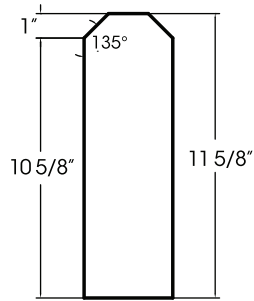

PROFILE A

PROFILE B

PROFILE C

PROFILE D

PROFILE E

PROFILE F

PROFILE G

PROFILE H

PROFILE I

PROFILE J

- Watertables are available in lengths of 23 5/8" or 35 5/8".
- Watertables with a length of 23 5/8" have a depth of 3 5/8".
- Watertables with a length of 35 5/8" are available in depths ranging from 3 5/8" to 5 5/8".
- Watertables are available in the same colors as Reconstructed Stone™ Masonry and Wall Panels

**HANOVER**®  
Architectural Products

5000 Hanover Road  
Hanover, PA 17331  
800.426.4242  
info@hanoverpavers.com  
www.hanoverpavers.com

DESIGNED		SCALE: 1"=1'	PRODUCT:
DETAILED	J.L.F.	DATE: 2/16/17	Reconstructed Stone™ Watertables
TRACED		PCS:--	
CHECKED		DWG. NO: 1 of 1	
APPROVED		LOCATION: HANOVER	
*LENGTH AND WIDTH DIMENSIONS ARE MADE WITH A TOLERANCE OF +/- 1/16" THICKNESS AND HEIGHT DIMENSIONS ARE MADE WITH A TOLERANCE OF +/- 1/8" *DIMENSIONS SHOWN ARE NOMINAL. PRODUCTS ARE MADE TO FIT METRIC MODULES.			