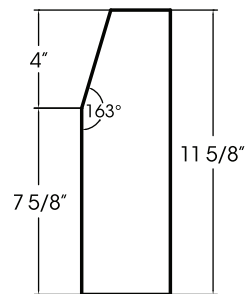

PROFILE A

PROFILE B

PROFILE C

PROFILE D

PROFILE E

PROFILE F

PROFILE G

PROFILE H

PROFILE I

PROFILE J

- Watertables are available in lengths of 23 5/8" or 35 5/8".
- Watertables with a length of 23 5/8" have a depth of 3 5/8".
- Watertables with a length of 35 5/8" are available in depths ranging from 3 5/8" to 5 5/8".
- Watertables are available in the same colors as Reconstructed Stone™ Masonry and Wall Panels

**HANOVER**®  
Architectural Products

5000 Hanover Road  
Hanover, PA 17331  
800.426.4242  
info@hanoverpavers.com  
www.hanoverpavers.com

DESIGNED		SCALE: 1"=1'	PRODUCT:
DETAILED	J.L.F.	DATE: 2/16/17	Reconstructed Stone™ Watertables
TRACED		PCS:--	
CHECKED		DWG. NO: 1 of 1	
APPROVED		LOCATION: HANOVER	
*LENGTH AND WIDTH DIMENSIONS ARE MADE WITH A TOLERANCE OF +/- 1/16" THICKNESS AND HEIGHT DIMENSIONS ARE MADE WITH A TOLERANCE OF +/- 1/8" *DIMENSIONS SHOWN ARE NOMINAL. PRODUCTS ARE MADE TO FIT METRIC MODULES.			