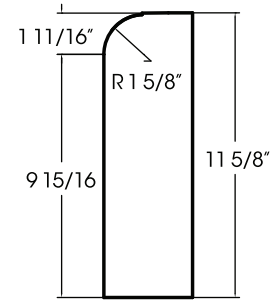

PROFILE A

PROFILE B

PROFILE C

PROFILE D

PROFILE E

PROFILE F

PROFILE G

PROFILE H

PROFILE I

PROFILE J

- Watertables are available in lengths of 23 5/8" or 35 5/8".
- Watertables with a length of 23 5/8" have a depth of 3 5/8".
- Watertables with a length of 35 5/8" are available in depths ranging from 3 5/8" to 5 5/8".
- Watertables are available in the same colors as Reconstructed Stone™ Masonry and Wall Panels

**HANOVER**®  
Architectural Products

5000 Hanover Road  
Hanover, PA 17331  
800.426.4242  
info@hanoverpavers.com  
www.hanoverpavers.com

DESIGNED		SCALE: 1"=1'	PRODUCT:
DETAILED	J.L.F.	DATE: 2/16/17	Reconstructed Stone™ Watertables
TRACED		PCS:--	
CHECKED		DWG. NO: 1 of 1	
APPROVED		LOCATION: HANOVER	
*LENGTH AND WIDTH DIMENSIONS ARE MADE WITH A TOLERANCE OF +/- 1/16" THICKNESS AND HEIGHT DIMENSIONS ARE MADE WITH A TOLERANCE OF +/- 1/8" *DIMENSIONS SHOWN ARE NOMINAL. PRODUCTS ARE MADE TO FIT METRIC MODULES.			