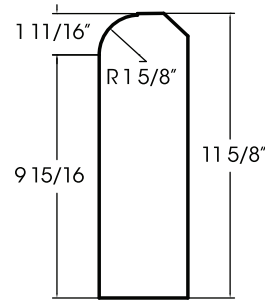

PROFILE A

PROFILE B

PROFILE C

PROFILE D

PROFILE E

PROFILE F

PROFILE G

PROFILE H

PROFILE I

PROFILE J

- Watertables are available in lengths of 23 5/8" or 35 5/8".
- Watertables with a length of 23 5/8" have a depth of 3 5/8".
- Watertables with a length of 35 5/8" are available in depths ranging from 3 5/8" to 5 5/8".
- Watertables are available in the same colors as Reconstructed Stone™ Masonry and Wall Panels

**HANOVER**®  
Architectural Products

5000 Hanover Road  
Hanover, PA 17331  
800.426.4242  
info@hanoverpavers.com  
www.hanoverpavers.com

DESIGNED		SCALE: 1"=1'	PRODUCT:
DETAILED	J.L.F.	DATE: 2/16/17	Reconstructed Stone™ Watertables
TRACED		PCS:--	
CHECKED		DWG. NO: 1 of 1	
APPROVED		LOCATION: HANOVER	
*LENGTH AND WIDTH DIMENSIONS ARE MADE WITH A TOLERANCE OF +/- 1/16" THICKNESS AND HEIGHT DIMENSIONS ARE MADE WITH A TOLERANCE OF +/- 1/8" *DIMENSIONS SHOWN ARE NOMINAL. PRODUCTS ARE MADE TO FIT METRIC MODULES.			