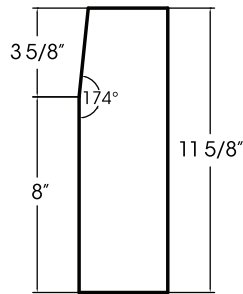

PROFILE A

PROFILE B

PROFILE C

PROFILE D

PROFILE E

PROFILE F

PROFILE G

PROFILE H

PROFILE I

PROFILE J

- Watertables are available in lengths of 23 5/8" or 35 5/8".
- Watertables with a length of 23 5/8" have a depth of 3 5/8".
- Watertables with a length of 35 5/8" are available in depths ranging from 3 5/8" to 5 5/8".
- Watertables are available in the same colors as Reconstructed Stone™ Masonry and Wall Panels

**HANOVER**®  
Architectural Products

5000 Hanover Road  
Hanover, PA 17331  
800.426.4242  
info@hanoverpavers.com  
www.hanoverpavers.com

DESIGNED		SCALE: 1"=1'	PRODUCT:
DETAILED	J.L.F.	DATE: 2/16/17	Reconstructed Stone™ Watertables
TRACED		PCS:--	
CHECKED		DWG. NO: 1 of 1	
APPROVED		LOCATION: HANOVER	
*LENGTH AND WIDTH DIMENSIONS ARE MADE WITH A TOLERANCE OF +/- 1/16" THICKNESS AND HEIGHT DIMENSIONS ARE MADE WITH A TOLERANCE OF +/- 1/8" *DIMENSIONS SHOWN ARE NOMINAL. PRODUCTS ARE MADE TO FIT METRIC MODULES.			