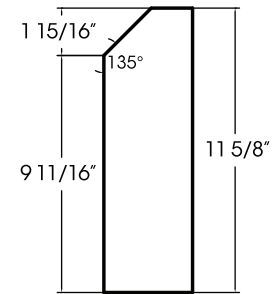

PROFILE A

PROFILE B

PROFILE C

PROFILE D

PROFILE E

PROFILE F

PROFILE G

PROFILE H

PROFILE I

PROFILE J

- Watertables are available in lengths of 23 5/8" or 35 5/8".
- Watertables with a length of 23 5/8" have a depth of 3 5/8".
- Watertables with a length of 35 5/8" are available in depths ranging from 3 5/8" to 5 5/8".
- Watertables are available in the same colors as Reconstructed Stone™ Masonry and Wall Panels

**HANOVER**®  
Architectural Products

5000 Hanover Road  
Hanover, PA 17331  
800.426.4242  
info@hanoverpavers.com  
www.hanoverpavers.com

DESIGNED		SCALE: 1"=1'	PRODUCT:
DETAILED	J.L.F.	DATE: 2/16/17	Reconstructed Stone™ Watertables
TRACED		PCS:--	
CHECKED		DWG. NO: 1 of 1	
APPROVED		LOCATION: HANOVER	
*LENGTH AND WIDTH DIMENSIONS ARE MADE WITH A TOLERANCE OF +/- 1/16" THICKNESS AND HEIGHT DIMENSIONS ARE MADE WITH A TOLERANCE OF +/- 1/8" *DIMENSIONS SHOWN ARE NOMINAL. PRODUCTS ARE MADE TO FIT METRIC MODULES.			