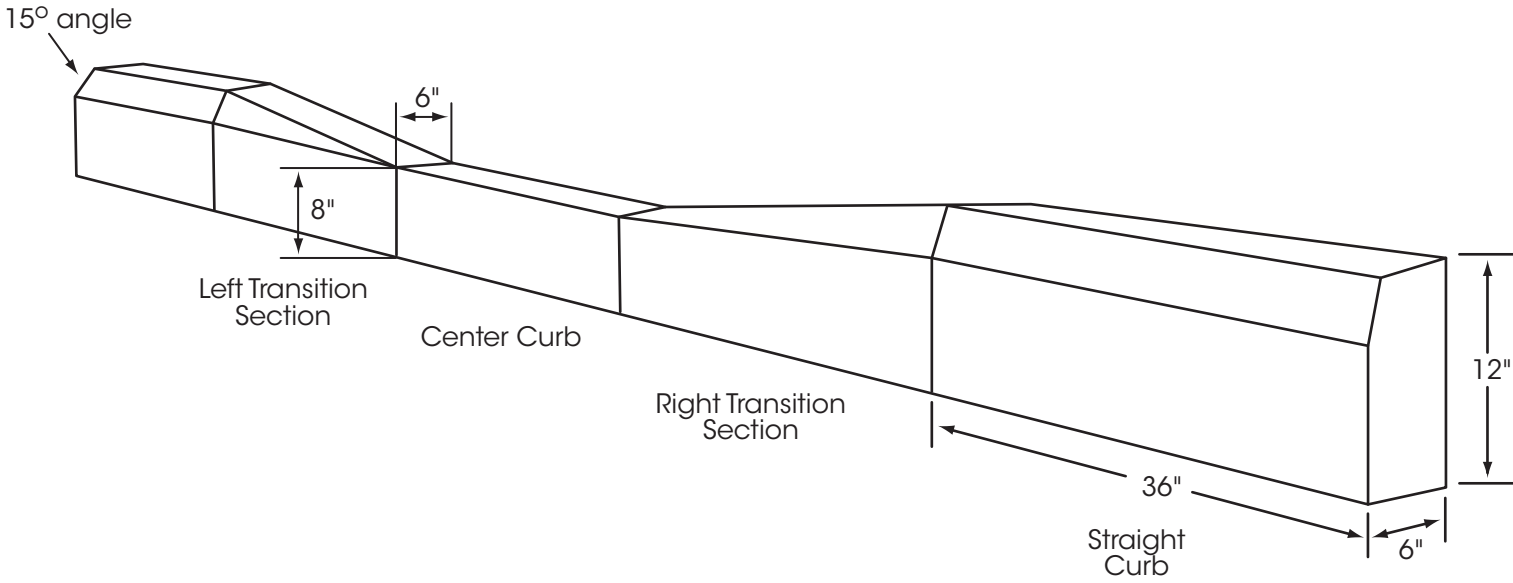

HANOVER® ROCKCURB® Transition Sections

HANOVER®
Architectural Products
5000 Hanover Road, Hanover, PA 17331
717.637.0500 fax 717.637.7145
www.hanoverpavers.com