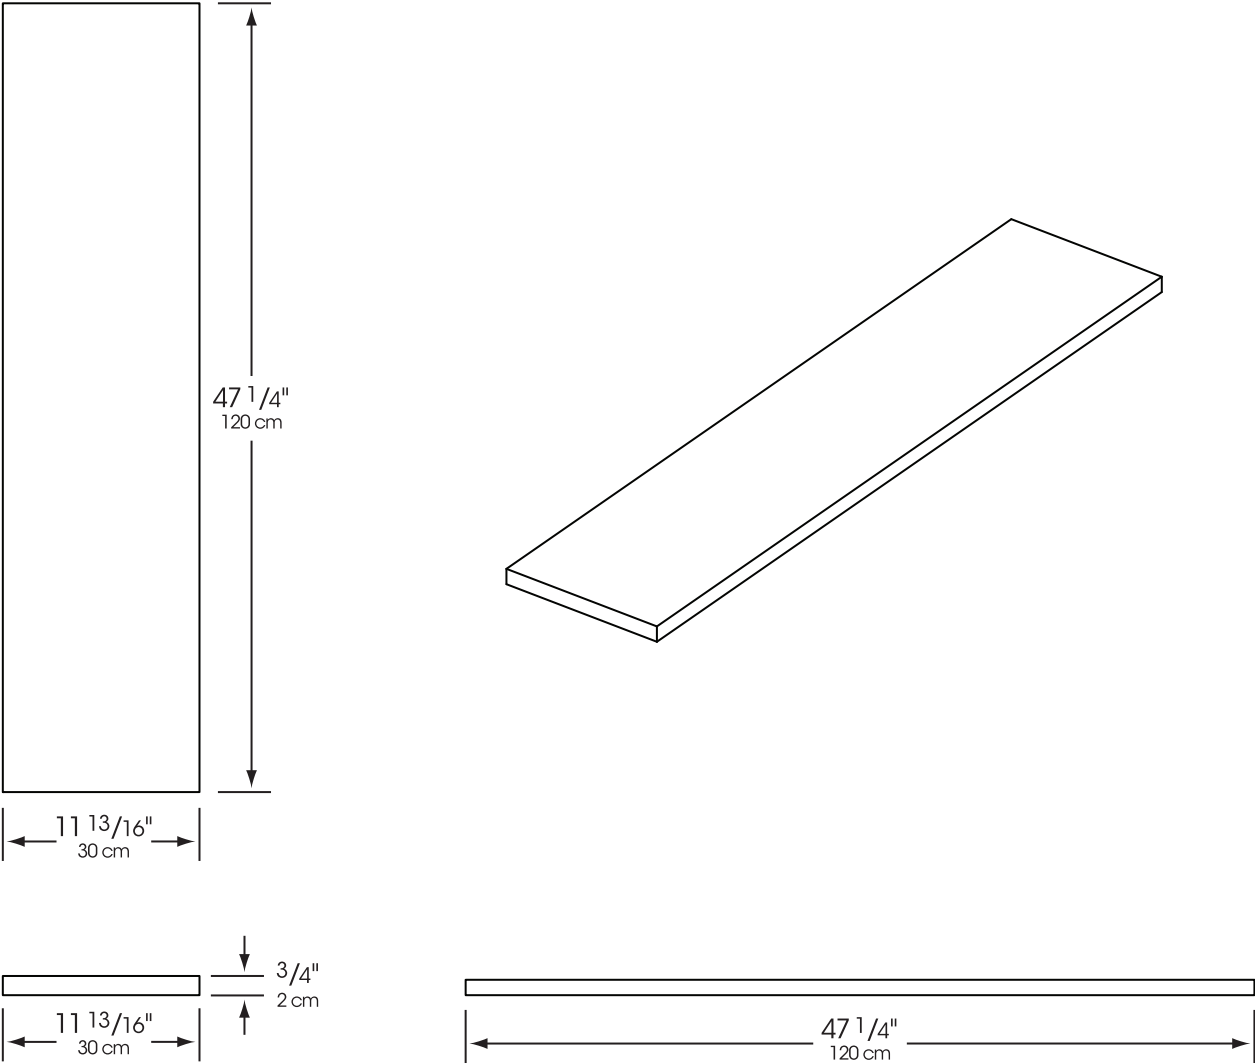

HANOVER® PORCELAIN PAVER

Nominal 12" x 48"

(Actual Size 30 cm x 120 cm)

Please Note: Imperial dimensions shown are nominal. Products are made to fit metric modules.
Pavers should be laid maintaining a minimum $\frac{1}{8}"$ joint.