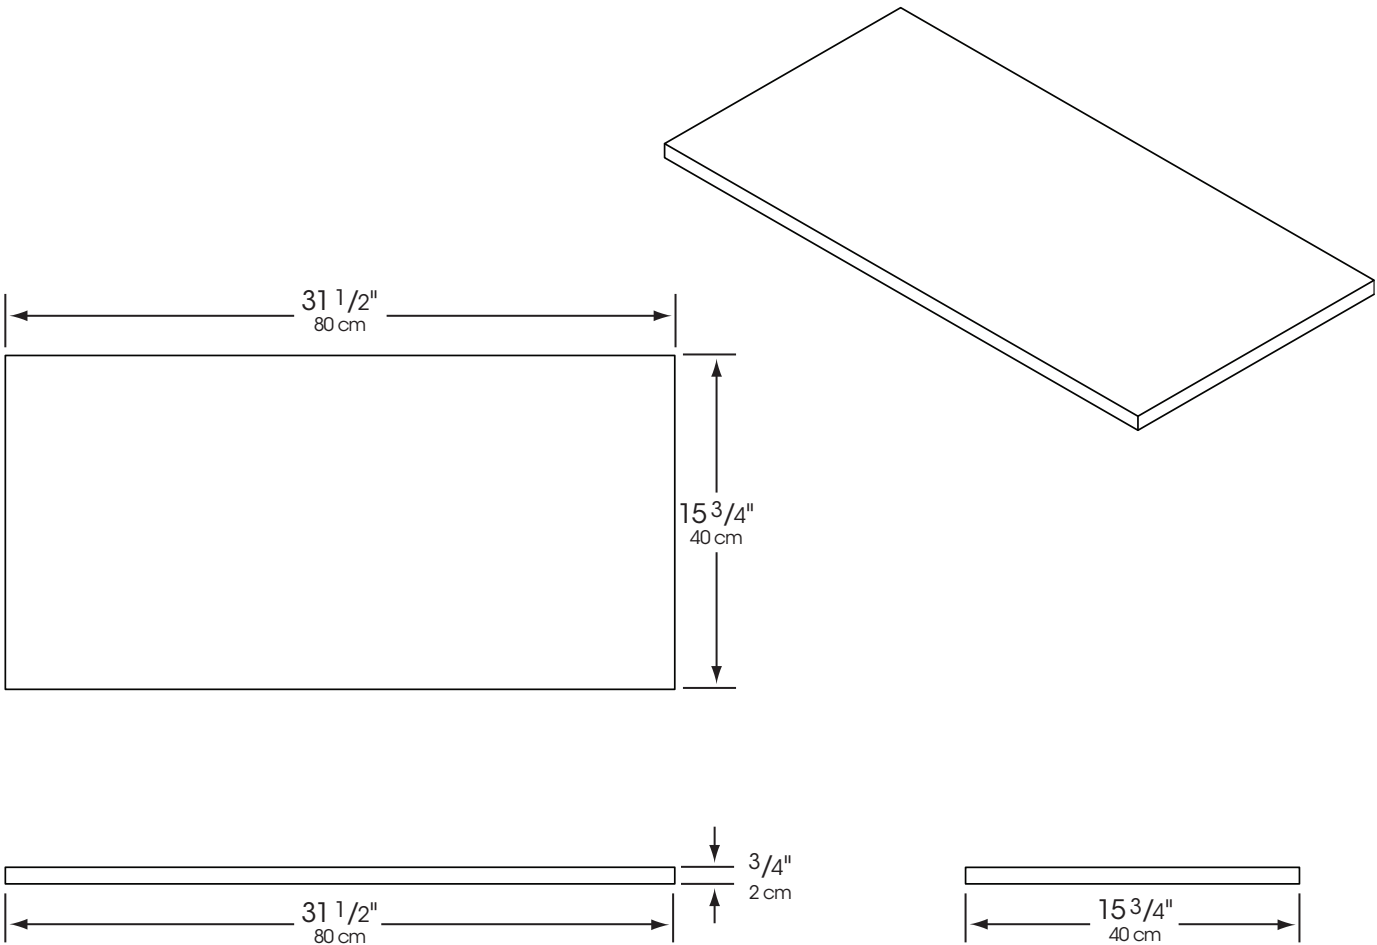

HANOVER® PORCELAIN PAVER

Nominal 16" x 32"

(Actual Size 40 cm x 80 cm)

Please Note: Imperial dimensions shown are nominal. Products are made to fit metric modules.
Pavers should be laid maintaining a minimum 1/8" joint.