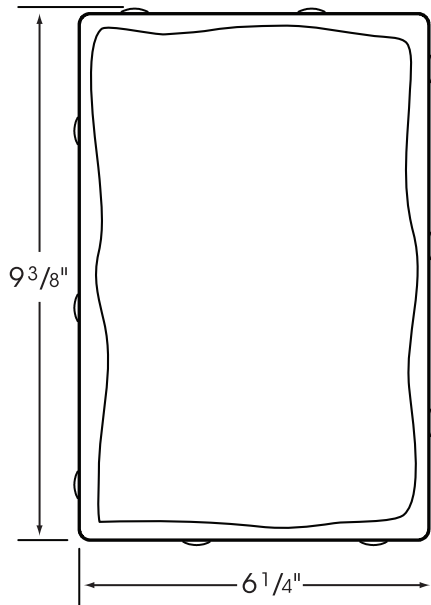

APPIAN® PREST® BRICK

Nominal 6" x 9"

6 1/4" x 9 3/8" x 2 3/8"

Please Note: Sizes shown are nominal. Products are made to fit metric modules.
Overall dimensions include one spacer.

HANOVER®
Architectural Products
5000 Hanover Road, Hanover, PA 17331
717.637.0500 fax 717.637.7145
www.hanoverpavers.com