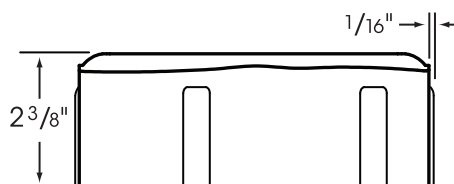

APPIAN® PREST® BRICK

Nominal 6" x 9"

6 1/4" x 9 3/8" x 2 3/8"

Please Note: Sizes shown are nominal. Products are made to fit metric modules.
Overall dimensions include one spacer.

HANOVER®
Architectural Products
5000 Hanover Road, Hanover, PA 17331
717.637.0500 fax 717.637.7145
www.hanoverpavers.com