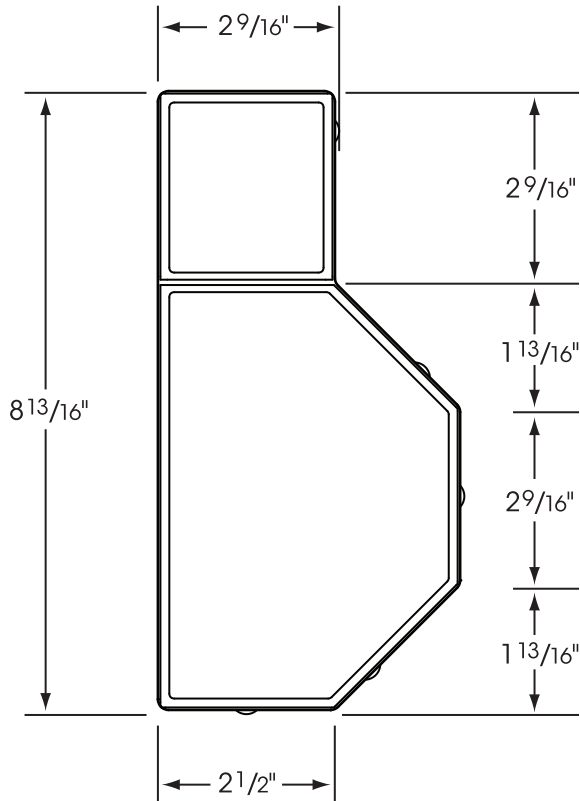

# MULTISIDED PREST® BRICK

## Patriot® Edger

Corner pieces must be cut on the job site.

Please Note: Sizes shown are nominal. Products are made to fit metric modules.  
Overall dimensions include one spacer.