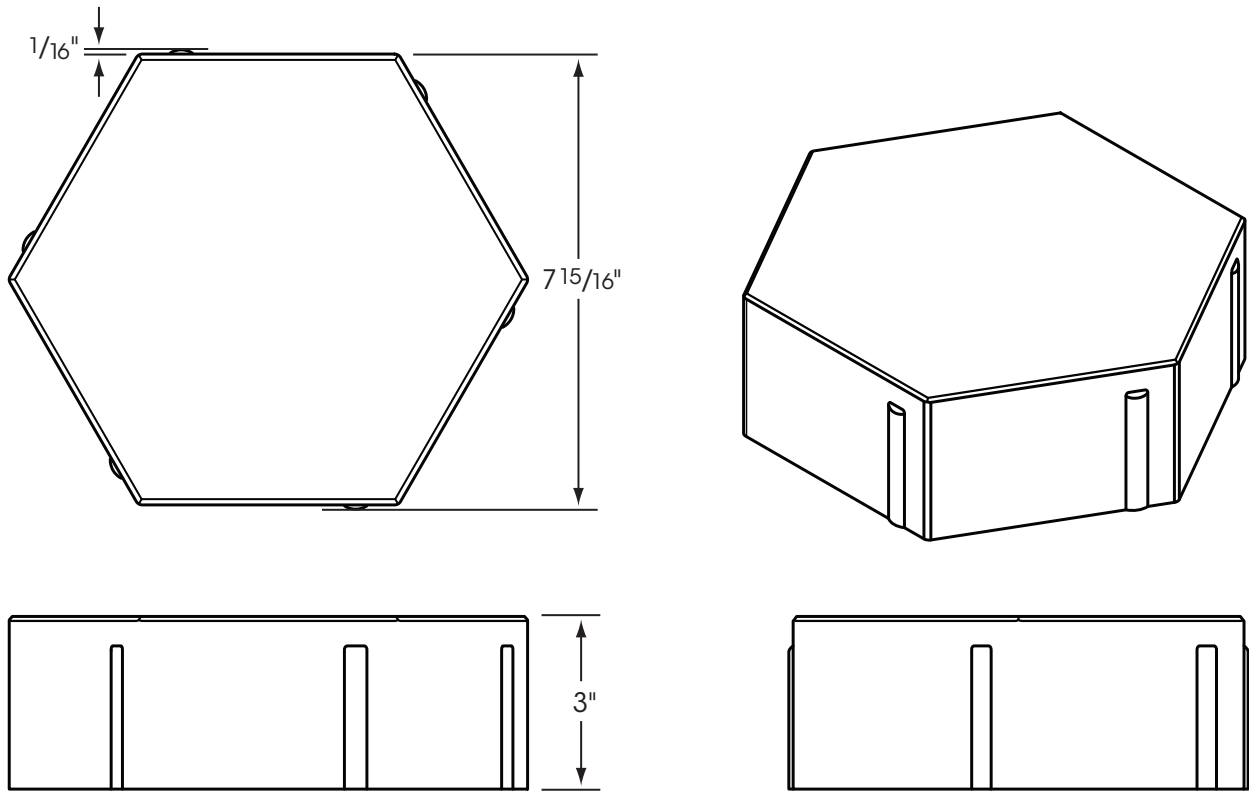

# MULTISIDED PREST® BRICK

## 8" Hexagonal with Bevel

The 8" Hexagonal with Bevel is shown with 3" thickness. A 2 3/8" thickness is also available.

Please Note: Sizes shown are nominal. Products are made to fit metric modules.  
Overall dimensions include one spacer.