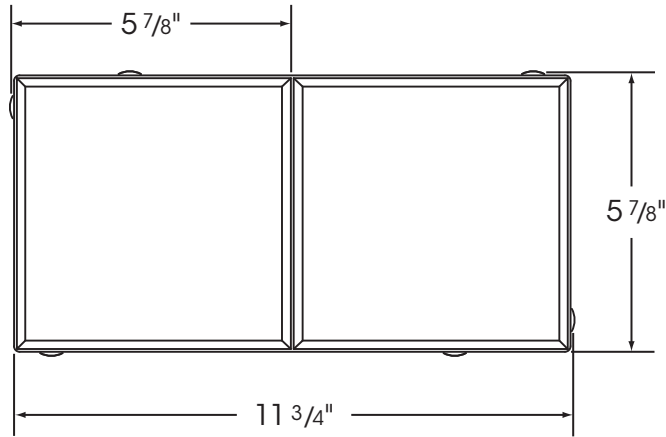

## Nominal 6" x 12" with Cobble

5 7/8" x 11 3/4"

AVAILABLE THICKNESS - 2 3/8", 3", AND 4"

Please Note: Sizes shown are nominal. Products are made to fit metric modules.  
Overall dimensions include one spacer.