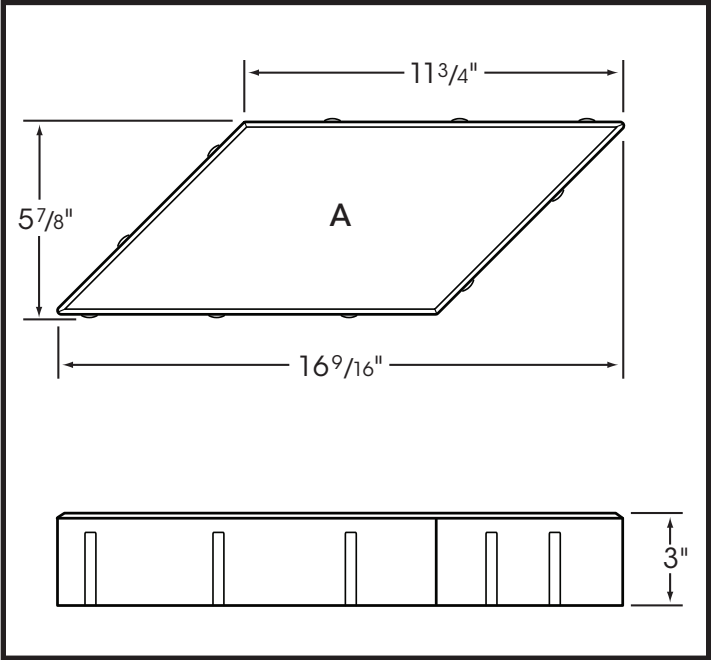

## 6" Parallelogram A & B

approximate overall length of 16 9/16"

Sizes shown are nominal. Products are made to fit metric modules.  
Overall dimensions include one spacer.

**HANOVER®**  
**Architectural Products**  
 5000 Hanover Road, Hanover, PA 17331  
 717.637.0500 fax 717.637.7145  
[www.hanoverpavers.com](http://www.hanoverpavers.com)