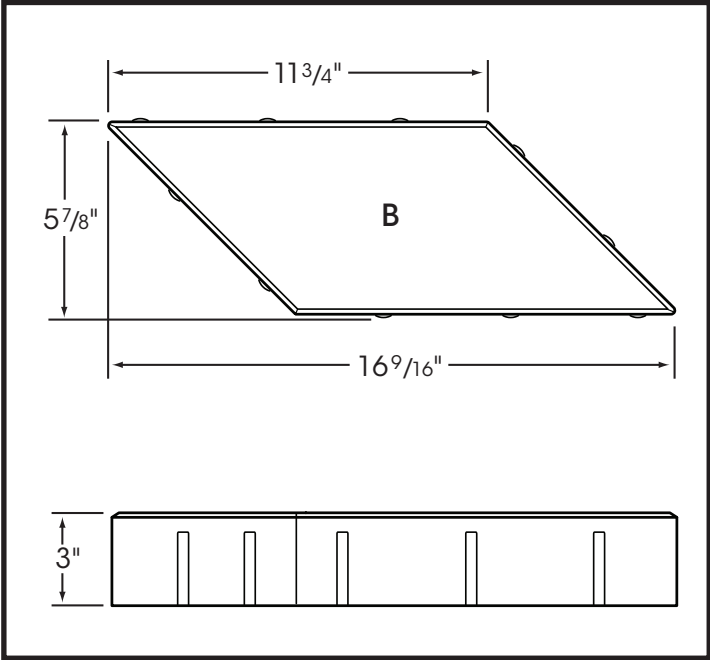

## 6" Parallelogram A & B

approximate overall length of 16 9/16"

Sizes shown are nominal. Products are made to fit metric modules.  
Overall dimensions include one spacer.

**HANOVER®**  
**Architectural Products**  
 5000 Hanover Road, Hanover, PA 17331  
 717.637.0500 fax 717.637.7145  
[www.hanoverpavers.com](http://www.hanoverpavers.com)