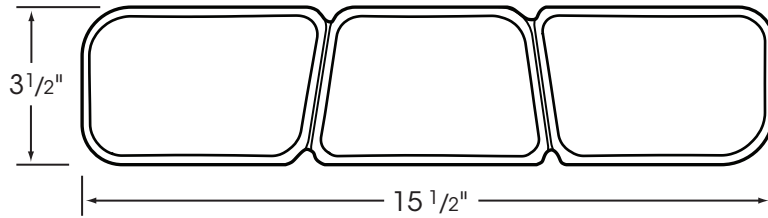

HANOVER® EDGER Brigade

Please Note: Sizes shown are nominal.
Products are made to fit metric modules.

HANOVER®
Architectural Products
5000 Hanover Road, Hanover, PA 17331
717.637.0500 fax 717.637.7145
www.hanoverpavers.com