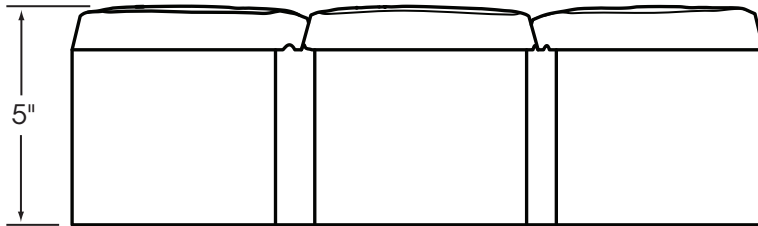

HANOVER® EDGER Brigade

Please Note: Sizes shown are nominal.
Products are made to fit metric modules.

HANOVER®
Architectural Products
5000 Hanover Road, Hanover, PA 17331
717.637.0500 fax 717.637.7145
www.hanoverpavers.com