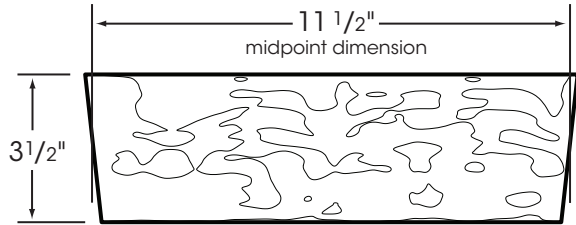

# HANOVER® EDGER

## Garrison

Two piece system

Sizes are packaged together on one pallet. Sold by full cube only.

Please Note: Sizes shown are nominal.  
Products are made to fit metric modules.

**HANOVER®**  
Architectural Products  
5000 Hanover Road, Hanover, PA 17331  
717.637.0500 fax 717.637.7145  
www.hanoverpavers.com