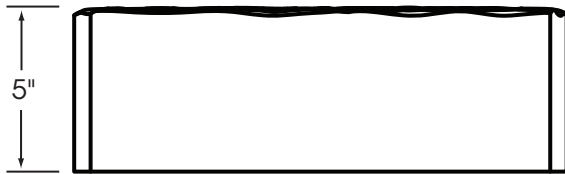

## Garrison

Two piece system

Sizes are packaged together on one pallet. Sold by full cube only.

Please Note: Sizes shown are nominal.  
Products are made to fit metric modules.

**HANOVER®**  
Architectural Products  
5000 Hanover Road, Hanover, PA 17331  
717.637.0500 fax 717.637.7145  
www.hanoverpavers.com