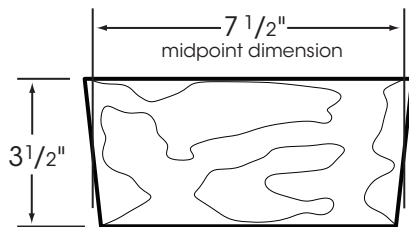

## Garrison

Two piece system

Sizes are packaged together on one pallet. Sold by full cube only.

Please Note: Sizes shown are nominal.  
Products are made to fit metric modules.

**HANOVER®**  
Architectural Products  
5000 Hanover Road, Hanover, PA 17331  
717.637.0500 fax 717.637.7145  
www.hanoverpavers.com