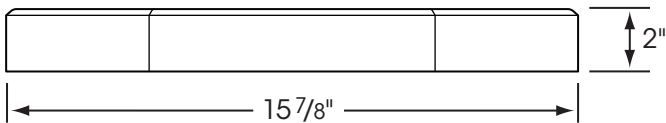

HANOVER® PREST® PAVER

15 7/8" Hexagonal

Thicknesses range from 2" - 3".
A 24" Hexagonal Prest® Paver is also available.

Please Note: Sizes shown are nominal. Products are made to fit metric modules.
Pavers should be laid maintaining a minimum 1/8" joint.