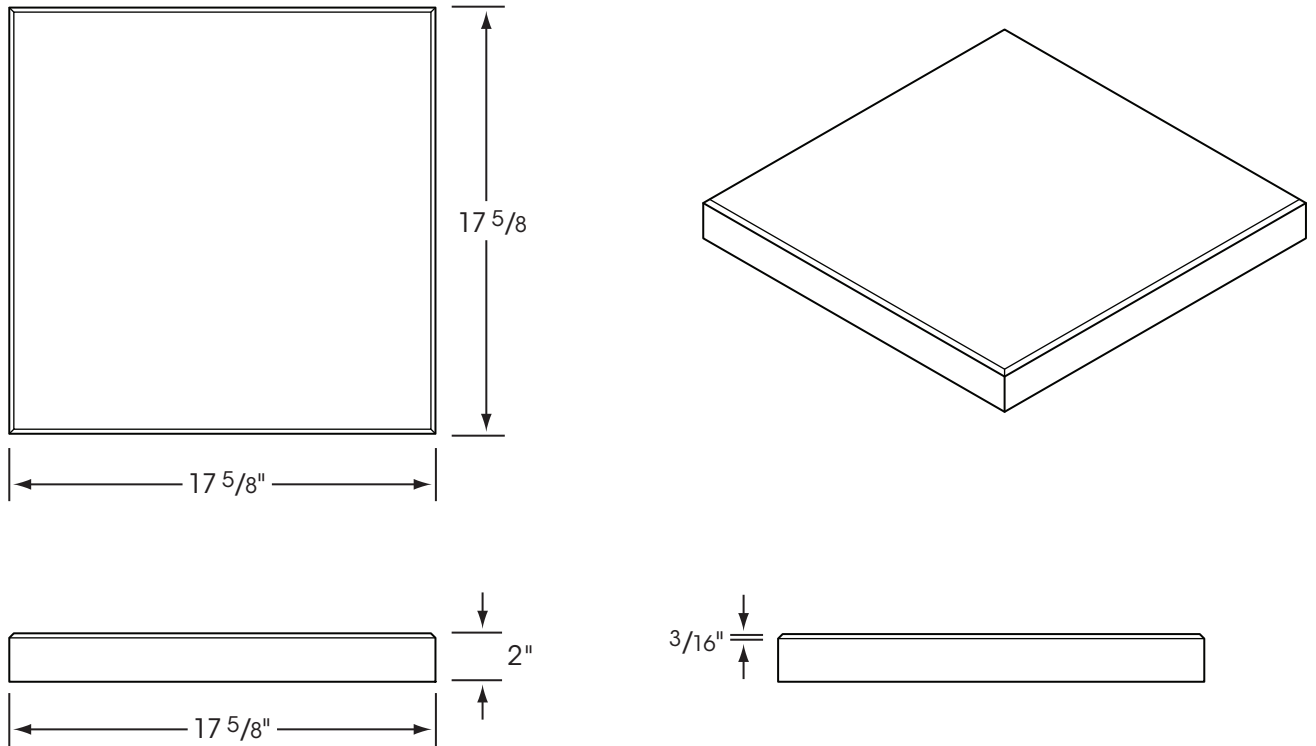

## Nominal 18" x 18"

17 5/8" x 17 5/8" x 2"

Thicknesses ranging from 1 1/2" - 4" are also available. A variety of dimensionally compatible sizes are available for installation with the 18" x 18" Paver. Contact Hanover® for a list of sizes.

Pavers are manufactured with a standard 3/16" bevel. A square edge option is also available upon request.

Please Note: Sizes shown are nominal. Products are made to fit metric modules.  
Pavers should be laid maintaining a minimum 1/8" joint.