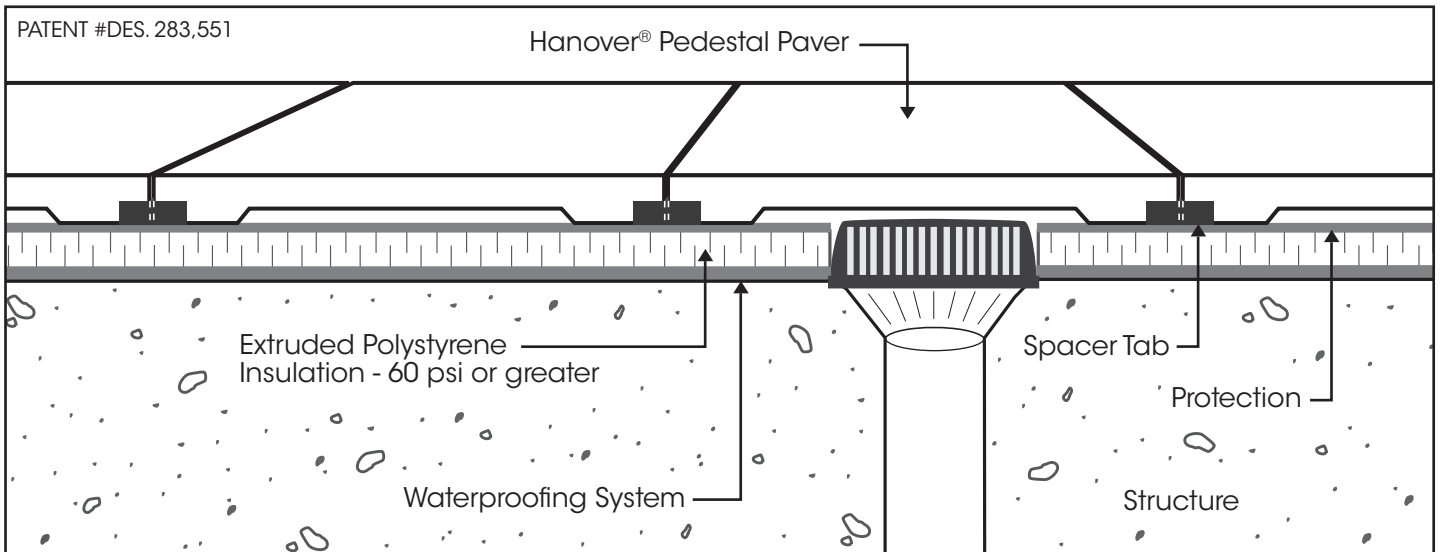

Hanover® Pedestal® Paver

23 1/2" x 23 1/2" x 2 1/4"

BOTTOM VIEW

SIDE VIEW

ENLARGED FOOT VIEW

Total Load Bearing
Area including
center support:
36.32 sq. in.

Please Note: Sizes shown are nominal. Products are made to fit metric modules.