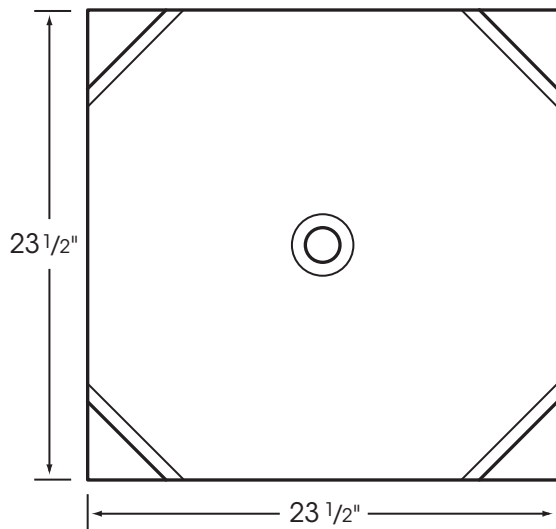

Hanover® Pedestal® Paver

23 1/2" x 23 1/2" x 2 1/4"

BOTTOM VIEW

SIDE VIEW

ENLARGED FOOT VIEW

Total Load Bearing
Area including
center support:
36.32 sq. in.

Please Note: Sizes shown are nominal. Products are made to fit metric modules.