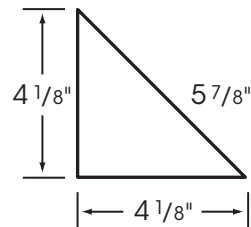

Hanover® Pedestal® Paver

23 1/2" x 23 1/2" x 2 1/4"

BOTTOM VIEW

SIDE VIEW

ENLARGED FOOT VIEW

Total Load Bearing
Area including
center support:
36.32 sq. in.

Please Note: Sizes shown are nominal. Products are made to fit metric modules.