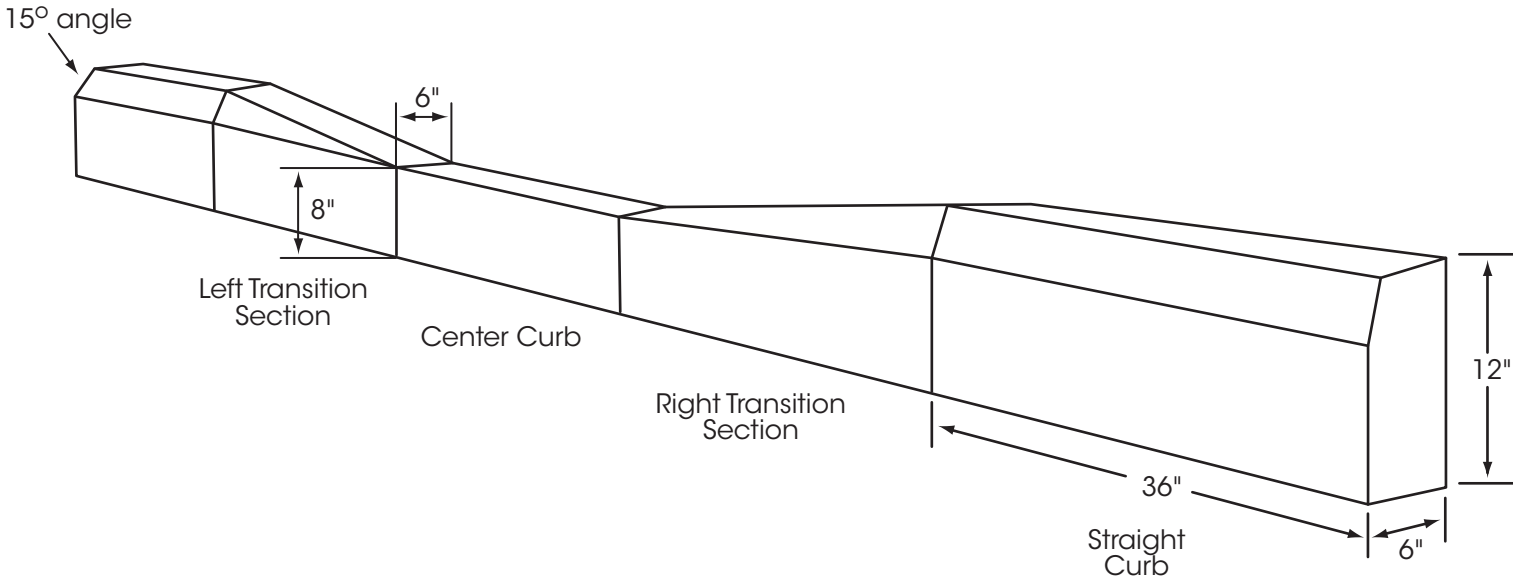

# HANOVER® ROCKCURB® Transition Sections

**HANOVER®**  
Architectural Products  
5000 Hanover Road, Hanover, PA 17331  
717.637.0500 fax 717.637.7145  
[www.hanoverpavers.com](http://www.hanoverpavers.com)