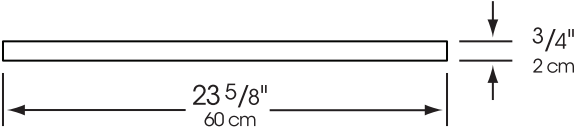

HANOVER[®] PORCELAIN PAVER

Nominal 24" x 24"

(Actual Size 60 cm x 60 cm)

Please Note: Imperial dimensions shown are nominal. Products are made to fit metric modules.
Pavers should be laid maintaining a minimum 1/8" joint.