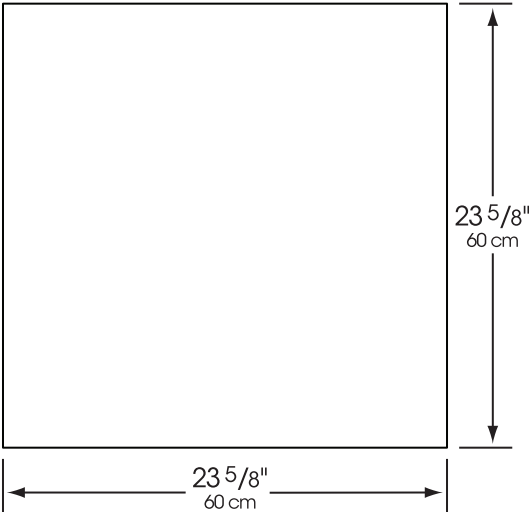

HANOVER[®] PORCELAIN PAVER

Nominal 24" x 24"

(Actual Size 60 cm x 60 cm)

Please Note: Imperial dimensions shown are nominal. Products are made to fit metric modules.
Pavers should be laid maintaining a minimum 1/8" joint.