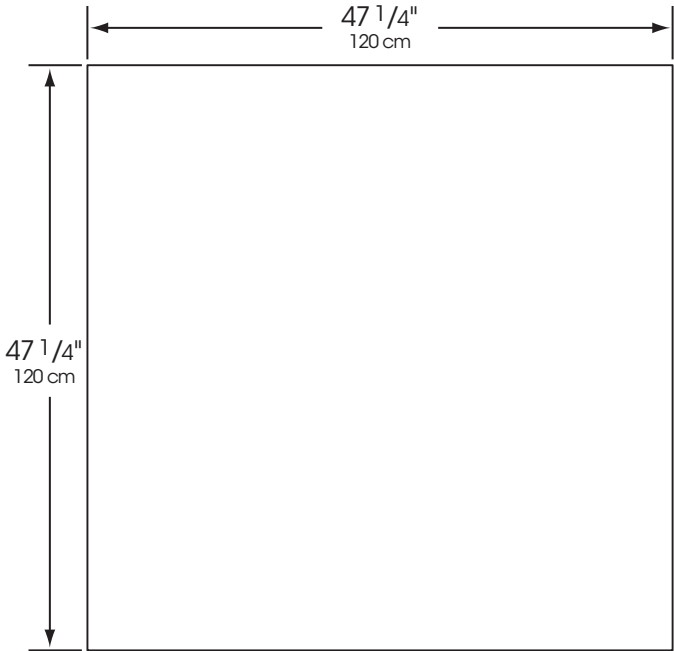

HANOVER® PORCELAIN PAVER

Nominal 48" x 48"

(Actual Size 120 cm x 120 cm)

Please Note: Imperial dimensions shown are nominal. Products are made to fit metric modules.
Pavers should be laid maintaining a minimum 1/8" joint.