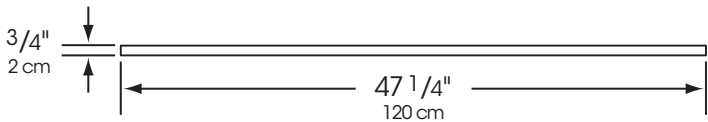

HANOVER® PORCELAIN PAVER

Nominal 48" x 48"

(Actual Size 120 cm x 120 cm)

Please Note: Imperial dimensions shown are nominal. Products are made to fit metric modules.
Pavers should be laid maintaining a minimum 1/8" joint.